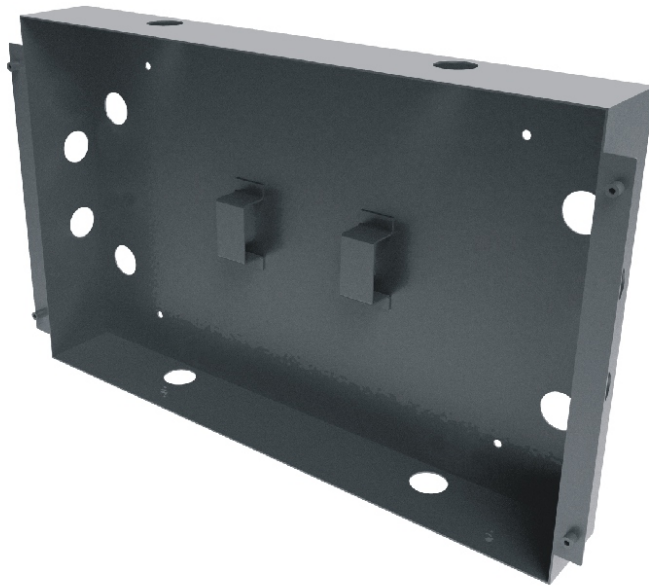

Installation Bottom Box

TV-6902BP

Concealed installation bottom box - opening size: 349*221*47mm