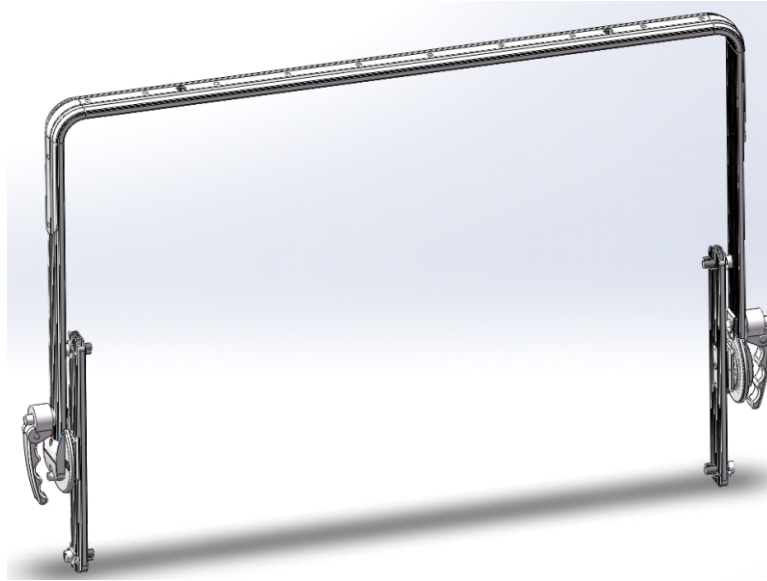

Handle

TL-LT616-LJJ06

Specification

Exterior color	Sand Gray
Product size (L×W×H)	835×85×549mm
Packing size (L×W×H)	915×95×590mm
Gross weight	4.2kg(2PCS)
Net weight	1.55kg