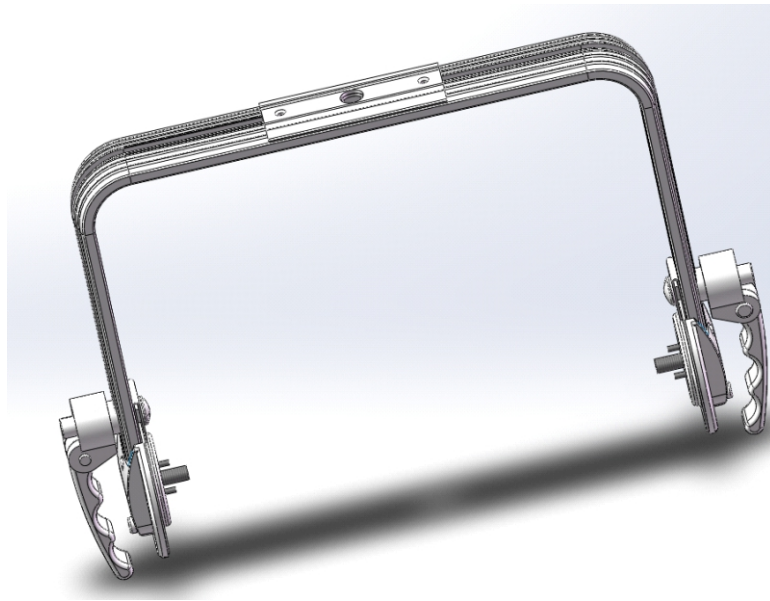

Handle

TL-LT616-LJJ03

Specification

Exterior color	Sand Gray
Product size (L×W×H)	385×85×263mm
Packing size (L×W×H)	460×95×305mm
Gross weight	1.65kg(2PCS)
Net weight	0.65kg