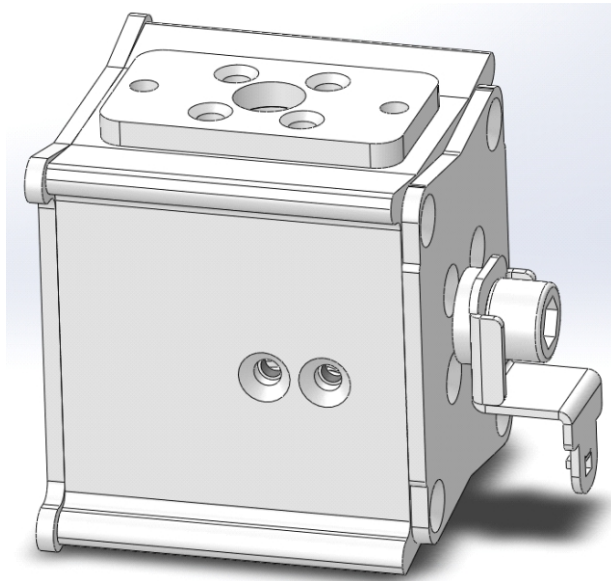

## One-side connector

TL-LT616-LJJ02

### Specification

Exterior color	Sand Gray
Product size (L×W×H)	49×45×58mm
Packing size (L×W×H)	260×143×128mm
Gross weight	4.15kg(30PCS)
Net weight	0.124kg