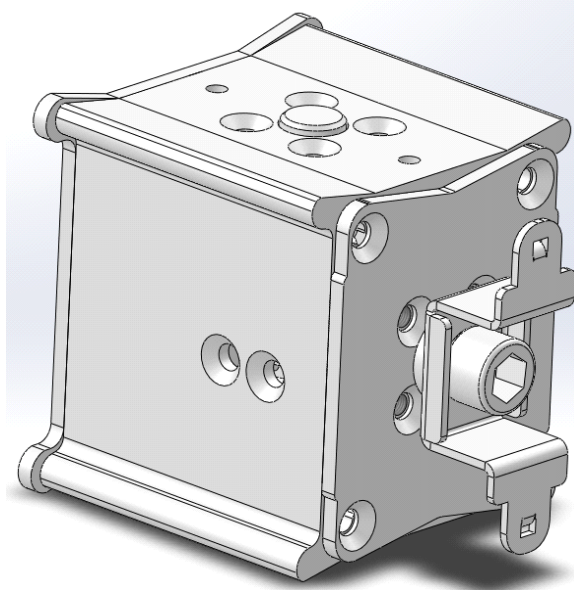

Double side connector

TL-LT616-LJJ01

Specification

Exterior color	Sand Gray
Product size (L×W×H)	48×45×58mm
Packing size (L×W×H)	260×143×128mm
Gross weight	4kg(30PCS)
Net weight	0.12kg