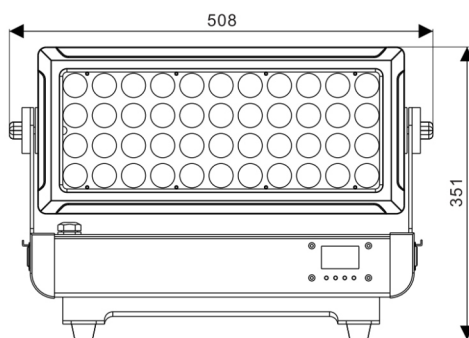

# LED Flood light

## TL-LT614

### Specifications:

Model	TL-LT614
Input voltage	AC 110-240V 50/60Hz, 250W
Light source	44*15W RGBW 4 in 1 LED
Average lifespan	50000H
Control mode	DMX 512/Master-slave/Self-propelled/RDM
Beam angle	25°
Channel	4/8CH
Protection class	IP65
Package size (L*W*H)	508*252*351mm
Net weight	12.5kg
Working temperature	-20°C~45 °C