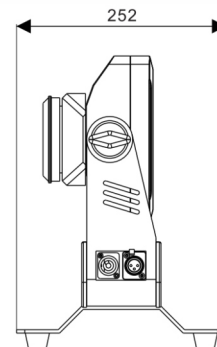

## TL-LT614

### Specifications:

Model	TL-LT614
Input voltage	AC 110-240V 50/60Hz, 250W
Light source	44*15W RGBW 4 in 1 LED
Average lifespan	50000H
Control mode	DMX 512/Master-slave/Self-propelled/RDM
Beam angle	25°
Channel	4/8CH
Protection class	IP65
Package size (L*W*H)	508*252*351mm
Net weight	12.5kg
Working temperature	-20°C~45 °C