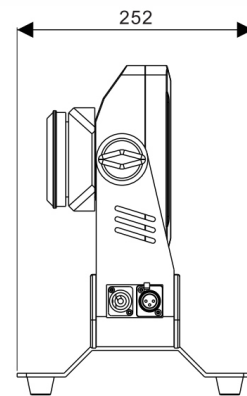

LED Flood light

TL-LT613

Feature:

* Effect: 12-band colorful strobe effect and uniform RGB stepless color mixing system, support dyeing and producing the rainbow effect.

Specifications:

Model	TL-LT613
Input voltage	AC 110-240V 50/60Hz, 200W
Light source	960pcs 0.2W RGB 3 in 1 LED
Average lifespan	50000H
Control mode	DMX 512/master-slave/self-propelled
Channel	3/8/41CH
Protection class	IP65
Package size (L*W*H)	508*252*351mm
Net weight	11.5kg
Working temperature	-20°C~45 °C