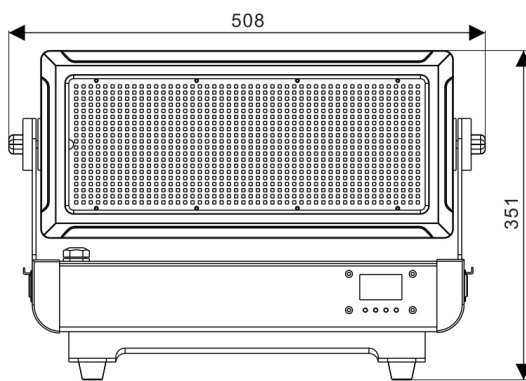

LED Flood light

TL-LT613

Feature:

* Effect: 12-band colorful strobe effect and uniform RGB stepless color mixing system, support dyeing and producing the rainbow effect.

Specifications:

Model	TL-LT613
Input voltage	AC 110-240V 50/60Hz, 200W
Light source	960pcs 0.2W RGB 3 in 1 LED
Average lifespan	50000H
Control mode	DMX 512/master-slave/self-propelled
Channel	3/8/41CH
Protection class	IP65
Package size (L*W*H)	508*252*351mm
Net weight	11.5kg
Working temperature	-20°C~45 °C