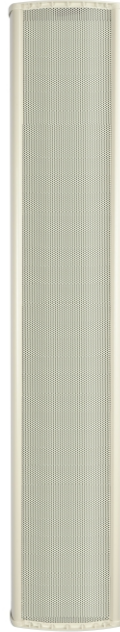

Column Speaker

T-904K

Feature:

- * Outdoor waterproof column speaker, the perfect combination of tweeter and woofer, aluminum alloy housing, aluminum mesh cover, streamlined design, stylish and beautiful appearance, high sensitivity, strong directivity.
- * The housing adopts aluminum alloy profile mould. Four 8-inch woofers and two 1.4-inch horn tweeter.
- * Full low frequency, clear high frequency, and large carrying power.
- * It is suitable for all kinds of meeting places, shopping malls, large multi-purpose halls, theaters, gymnasiums, schools, playgrounds and other places.

Specification

Model	T-904K
Speaker unit	8" mid-bass × 4 + 1.4" horn treble × 2
Frequency response (-10dB)	80Hz -20KHz
Sensitivity (1m, 1W)	94dB/W/M
Maximum SPL	116dB
Coverage angle	Horizontal: 45°; Vertical: 20°
Power@100V	160W
Protection class	Ip66
Dimensions (H×W×D)	1328×247×227mm
Weight	21kg