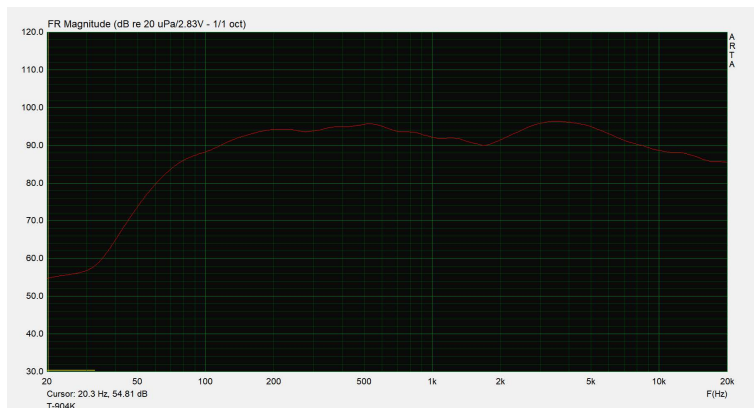

Column Speaker

T-904K

Feature:

- * Outdoor waterproof column speaker, the perfect combination of tweeter and woofer, aluminum alloy housing, aluminum mesh cover, streamlined design, stylish and beautiful appearance, high sensitivity, strong directivity.
- * The housing adopts aluminum alloy profile mould. Four 8-inch woofers and two 1.4-inch horn tweeter.
- * Full low frequency, clear high frequency, and large carrying power.
- * It is suitable for all kinds of meeting places, shopping malls, large multi-purpose halls, theaters, gymnasiums, schools, playgrounds and other places.

Specification

Model	T-904K
Speaker unit	8" mid-bass × 4 + 1.4" horn treble × 2
Frequency response (-10dB)	80Hz -20KHz
Sensitivity (1m, 1W)	94dB/W/M
Maximum SPL	116dB
Coverage angle	Horizontal: 45°; Vertical: 20°
Power@100V	160W
Protection class	Ip66
Dimensions (H×W×D)	1328×247×227mm
Weight	21kg