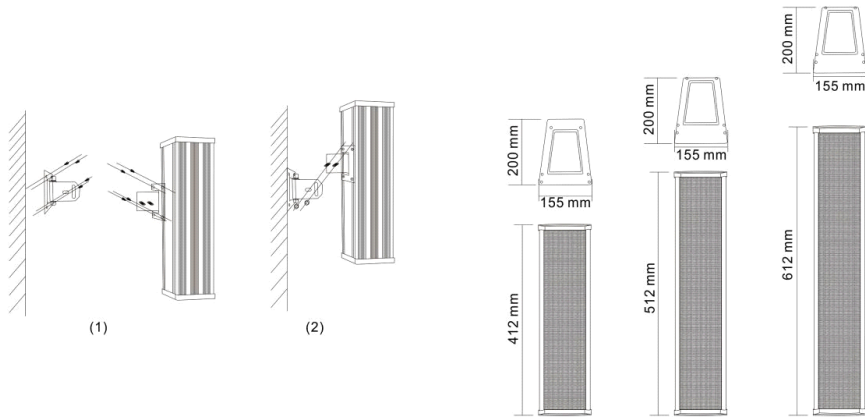

Aluminum Alloy Column Outdoor Waterproof

T-802H/T-803H/T-804H

Specifications:

Model	T-802H	T-803H	T-804H
Rated Power(100V)	60W	90W	120W
Rated Power(70V)	30W	45W	60W
Sensitivity	92dB	93dB	94dB
Impedance	Black: COM White: 166Ω	Black: COM White: 110Ω	Black: COM White: 80Ω
Frequency response	100-20KHz	100-20KHz	100-20KHz
Drive units	4" x 2 3" x 1	4" x 3 3" x 1	4" x 4 3" x 1
Dimensions	155 x 200 x 412mm	155 x 200 x 512mm	155 x 200 x 612mm
Weight	5.2Kg	6.6Kg	8.3Kg
Material	Aluminum alloy	Aluminum alloy	Aluminum alloy
IP rate	IP66	IP66	IP66