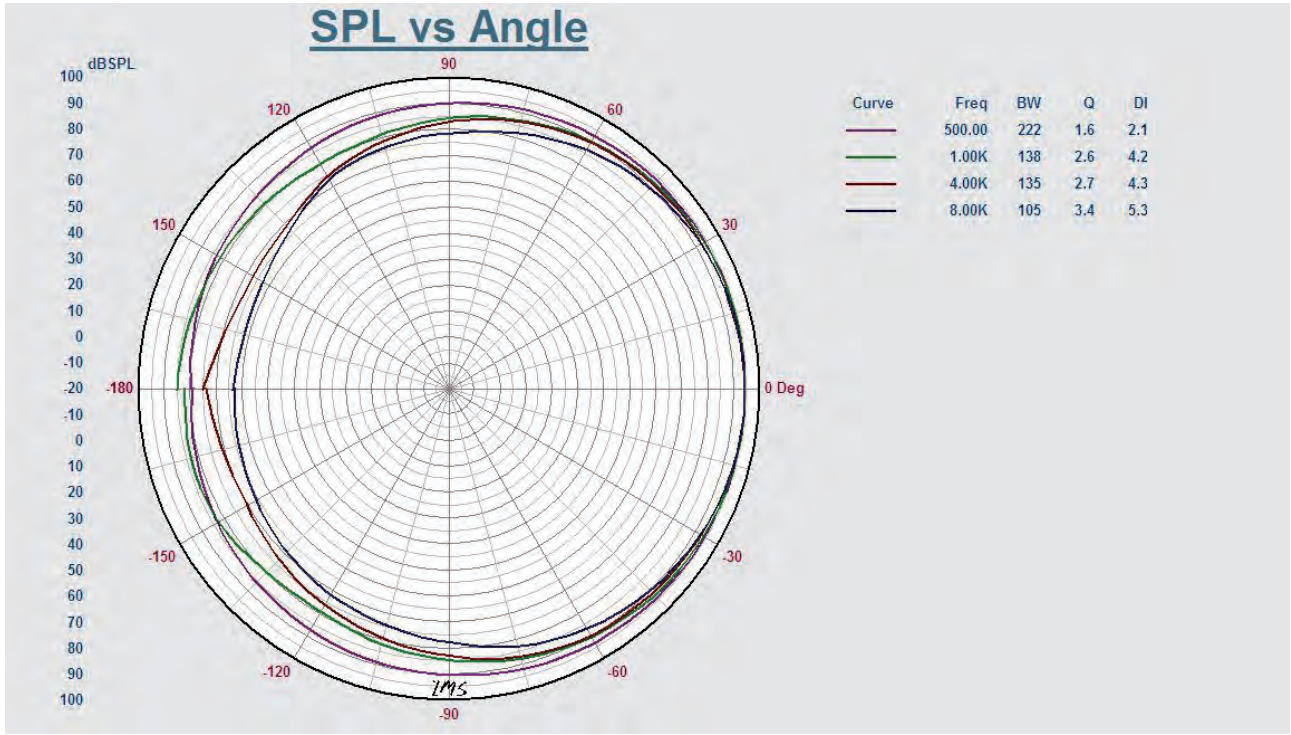

Wall Mount Speaker

T-778PW

380mm

277mm

218mm

Model	T-778PW
Power Taps @100V	5W, 10W, 20W, 40W, 80W
Power Taps @70V	2.5W, 5W, 10W, 20W, 40W
Impedance	Balck: Com Red: 2KΩ/1KΩ/500Ω/250Ω/125Ω/8Ω
SPL(1W/1M)	94dB
Max. SPL (Rated W/1M)	113dB
Frequency Response (-10dB)	100-17KHz
Finish	Baffle: ABS, White Grille: Steel, White
Speaker Driver	8" x 1 2" x 1
Dimensions	380 x 277 x 218mm
Weight	6.2Kg
Mounting	With mounting bracket fixed by screw

Wall Mount Speaker

T-778PW

Direction Diagram

Frequency Response