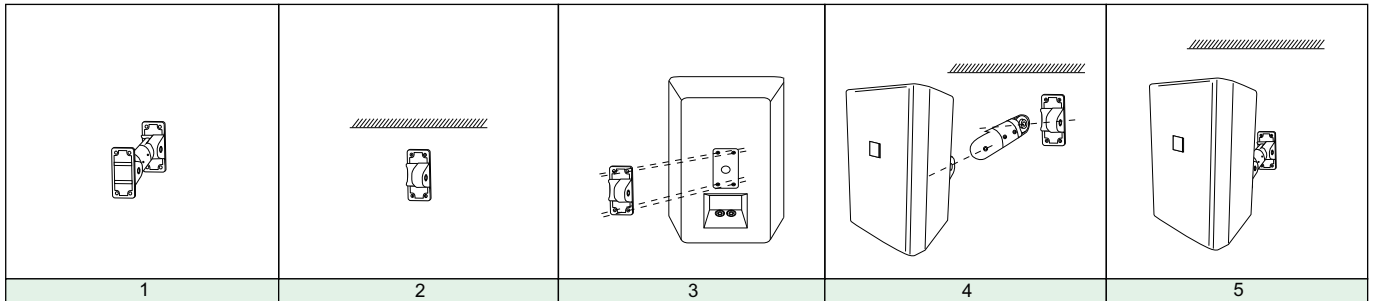

Wall Mount Speaker

T-778PW

380mm

277mm

218mm

Model	T-778PW
Power Taps @100V	5W, 10W, 20W, 40W, 80W
Power Taps @70V	2.5W, 5W, 10W, 20W, 40W
Impedance	Balck: Com Red: 2KΩ/1KΩ/500Ω/250Ω/125Ω/8Ω
SPL(1W/1M)	94dB
Max. SPL (Rated W/1M)	113dB
Frequency Response (-10dB)	100-17KHz
Finish	Baffle: ABS, White Grille: Steel, White
Speaker Driver	8" x 1 2" x 1
Dimensions	380 x 277 x 218mm
Weight	6.2Kg
Mounting	With mounting bracket fixed by screw

Wall Mount Speaker

T-778PW

Direction Diagram

Frequency Response