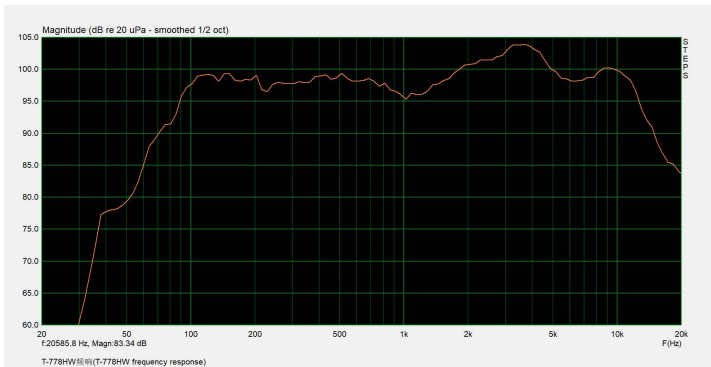

Wall Mount Speaker

T-778PW

380mm

277mm

218mm

Model	T-778PW
Power Taps @100V	5W, 10W, 20W, 40W, 80W
Power Taps @70V	2.5W, 5W, 10W, 20W, 40W
Impedance	Balck: Com Red: 2KΩ/1KΩ/500Ω/250Ω/125Ω/8Ω
SPL(1W/1M)	94dB
Max. SPL (Rated W/1M)	113dB
Frequency Response (-10dB)	100-17KHz
Finish	Baffle: ABS, White Grille: Steel, White
Speaker Driver	8" x 1 2" x 1
Dimensions	380 x 277 x 218mm
Weight	6.2Kg
Mounting	With mounting bracket fixed by screw

Wall Mount Speaker

T-778PW

Direction Diagram

Frequency Response