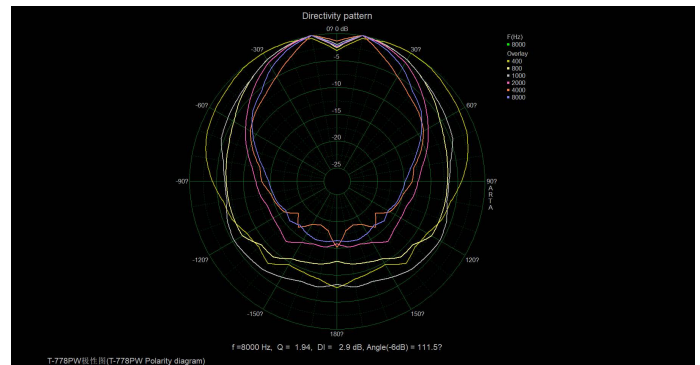

Wall Mount Speaker

T-778PW

380mm

277mm

218mm

Model	T-778PW
Power Taps @100V	5W, 10W, 20W, 40W, 80W
Power Taps @70V	2.5W, 5W, 10W, 20W, 40W
Impedance	Balck: Com Red: 2KΩ/1KΩ/500Ω/250Ω/125Ω/8Ω
SPL(1W/1M)	94dB
Max. SPL (Rated W/1M)	113dB
Frequency Response (-10dB)	100-17KHz
Finish	Baffle: ABS, White Grille: Steel, White
Speaker Driver	8" x 1 2" x 1
Dimensions	380 x 277 x 218mm
Weight	6.2Kg
Mounting	With mounting bracket fixed by screw

Wall Mount Speaker

T-778PW

Direction Diagram

Frequency Response