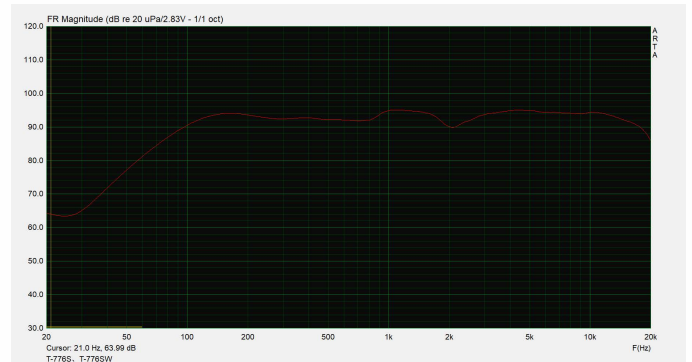

### Description:

High-grade wall-mounted speaker, small volume, large power, beautiful appearance, horn type high-pitched design, dichonic frequency, high cost performance, easy installation. Suitable for background sound amplification in all kinds of outdoor places.

### Specifications:

Rated power (100V)	60W
Rated power (70V)	30W
Sensitivity	92dB
Impedance	166Ω
Frequency response	60-20kHz
Speaker unit	6"×1, 1.5"×1
Dimensions	340×220×225mm
Weight	4.6kg
Color	White
Protection level	IP66