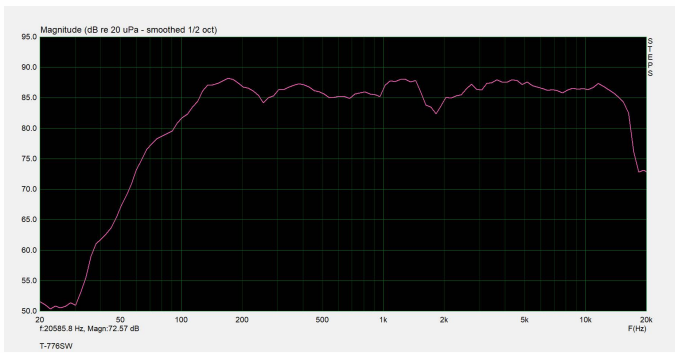

### Description:

High-grade wall-mounted speaker, small volume, large power, beautiful appearance, horn type high-pitched design, dichonic frequency, high cost performance, easy installation. Suitable for background sound amplification in all kinds of outdoor places.

### Specifications:

Rated power (100V)	60W
Rated power (70V)	30W
Sensitivity	92dB
Impedance	166Ω
Frequency response	60-20kHz
Speaker unit	6"×1, 1.5"×1
Dimensions	340×220×225mm
Weight	4.6kg
Color	White
Protection level	IP66