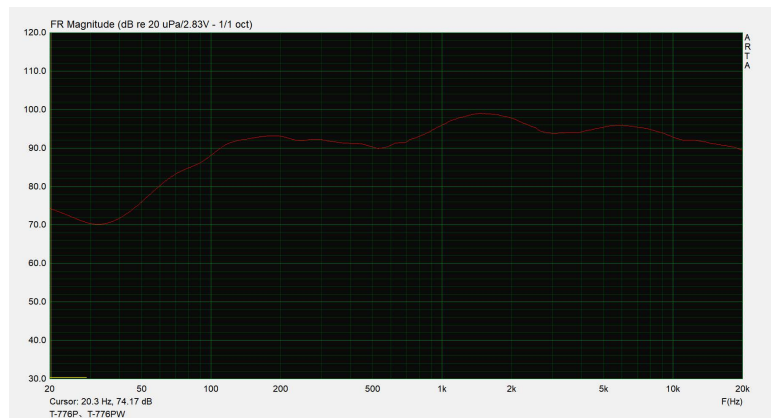

Wall Mount Speaker

T-776PW

Model	T-776PW
Power Taps @100V	5W, 10W, 20W, 40W
Power Taps @70V	2.5W, 5W, 10W, 20W, 40W
Transformer Impedance	2KΩ/1KΩ/500Ω/250Ω/122Ω
Input	70V/100V/8Ω
SPL(1W/1M)	94dB
Max. SPL (Rated W/1M)	110dB
Frequency Response (-10dB)	120-18KHz
Finish	Baffle: ABS, Black/White Grille: Steel, Black/White
Speaker Driver	6" x 1 1.5" x 1
Dimensions	298 x 215 x 225mm
Weight	4.1kg
Mounting	With mounting bracket fixed by screw