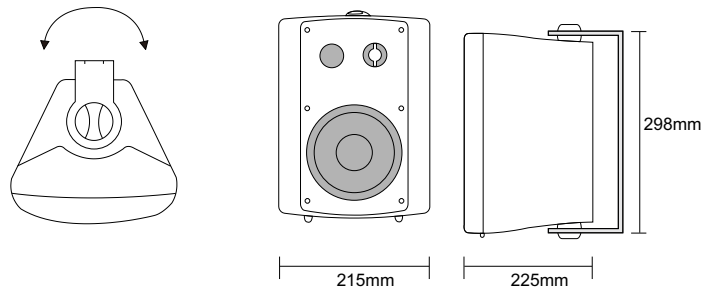

Wall Mount Speaker

T-776PW

Model	T-776PW
Power Taps @100V	5W, 10W, 20W, 40W
Power Taps @70V	2.5W, 5W, 10W, 20W, 40W
Transformer Impedance	2KΩ/1KΩ/500Ω/250Ω/122Ω
Input	70V/100V/8Ω
SPL(1W/1M)	94dB
Max. SPL (Rated W/1M)	110dB
Frequency Response (-10dB)	120-18KHz
Finish	Baffle: ABS, Black/White Grille: Steel, Black/White
Speaker Driver	6" x 1 1.5" x 1
Dimensions	298 x 215 x 225mm
Weight	4.1kg
Mounting	With mounting bracket fixed by screw