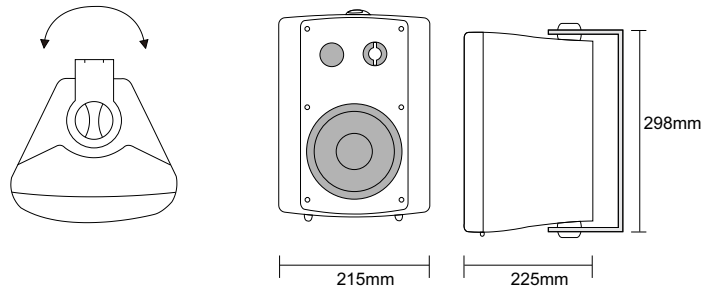

Wall Mount Speaker

T-776P

| | |
|-----------------------------------|--|
| Model | T-776P |
| Power Taps @100V | 5W, 10W, 20W, 40W |
| Power Taps @70V | 2.5W, 5W, 10W, 20W, 40W |
| Transformer Impedance | 2KΩ/1KΩ/500Ω/250Ω/122Ω |
| Input | 70V/100V/8Ω |
| SPL(1W/1M) | 94dB |
| Max. SPL (Rated W/1M) | 110dB |
| Frequency Response (-10dB) | 120-18KHz |
| Finish | Baffle: ABS, Black/White Grille: Steel, Black/White |
| Speaker Driver | 6" x 1 1.5" x 1 |
| Dimensions | 298 x 215 x 225mm |
| Weight | 4.1kg |
| Mounting | With mounting bracket fixed by screw |
| Protection level | IP66 |