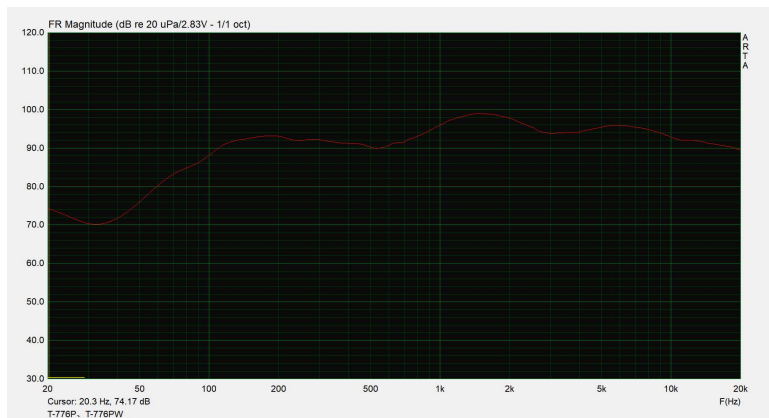

Wall Mount Speaker

T-776P

| | |
|-----------------------------------|--|
| Model | T-776P |
| Power Taps @100V | 5W, 10W, 20W, 40W |
| Power Taps @70V | 2.5W, 5W, 10W, 20W, 40W |
| Transformer Impedance | 2KΩ/1KΩ/500Ω/250Ω/122Ω |
| Input | 70V/100V/8Ω |
| SPL(1W/1M) | 94dB |
| Max. SPL (Rated W/1M) | 110dB |
| Frequency Response (-10dB) | 120-18KHz |
| Finish | Baffle: ABS, Black/White Grille: Steel, Black/White |
| Speaker Driver | 6" x 1 1.5" x 1 |
| Dimensions | 298 x 215 x 225mm |
| Weight | 4.1kg |
| Mounting | With mounting bracket fixed by screw |
| Protection level | IP66 |