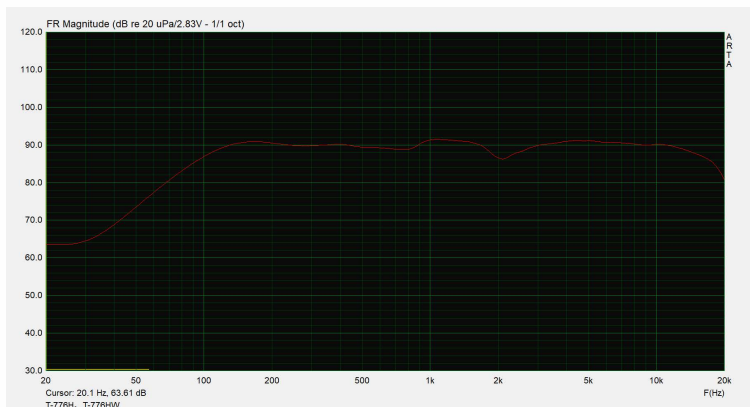

Wall Mount Speaker

T-776HW

Description:

Indoor high-grade wall-mounted speakers, multi-power fixed resistance and fixed pressure selection, modern sense of arc design, 2 frequency division design, high cost performance, convenient installation. Suitable for hotels, conference halls, etc.

Specifications:

| | |
|--------------------|-------------------------|
| Rated power (100V) | 5W, 10W, 20W, 40W |
| Rated power (70V) | 2.5W, 5W, 10W, 20W, 40W |
| Input | 70V/100V/8Ω |
| Sensitivity | 89dB |
| Impedance | 2KΩ/1KΩ/500Ω/250Ω/125Ω |
| Frequency response | 80Hz -20KHz |
| Speaker unit | 6"×1, 1.5"×1 |
| Dimensions | 340×220×225mm |
| Weight | 4.1kg |
| Material | Plastic |
| Protection level | IP66 |
| Color | White |