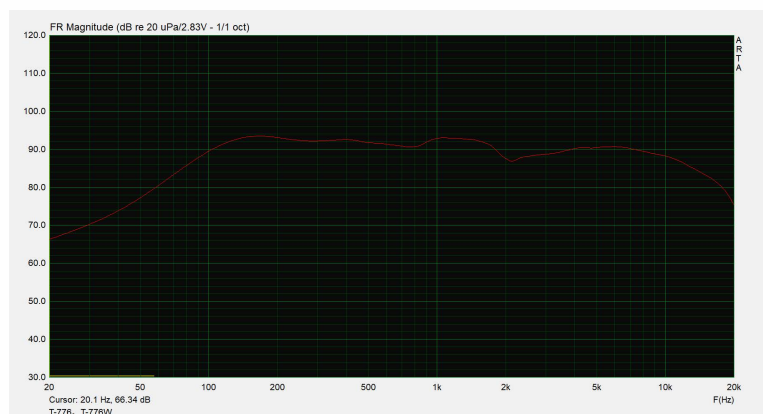

Wall Mount Speaker (Dampproof)

T-776/T-776W

T-774 T-775 T-776

Material: plastic

T-774W T-775W T-776W

Description:

Indoor wall-mounted speakers, plastic case, iron punching net, 2 frequency division design, using silk retina high pitch, clear and soft sound. Convenient and quick installation mode, can be fixed resistance and fixed pressure multi-power selection (P/PW) series. Suitable for hotels, conference halls, etc.

Specifications:

Model	T-774/T-774W	T-775/T-775W	T-776/T-776W
Power taps @100V	15W	30W	45W
Power taps @70V	7.5W	15W	22.5W
Impedance	Black: Com Red: 670Ω	Black: Com Red: 330Ω	Black: Com Red: 220Ω
SPL(1W/1M)	88dB±3dB	91dB±3dB	91dB±3dB
Frequency response (-10dB)	130-18KHz	130-18KHz	110-18KHz
Speaker driver	4" x 1 1.5" x 1	5" x 1 1.5" x 1	6" x 1 1.5" x 1
Dimensions	222 x 160 x 160mm	243 x 185 x 186mm	298 x 215 x 225mm
Weight	1.8Kg	2.3Kg	3.7Kg
IP rate	IP66	IP66	IP66