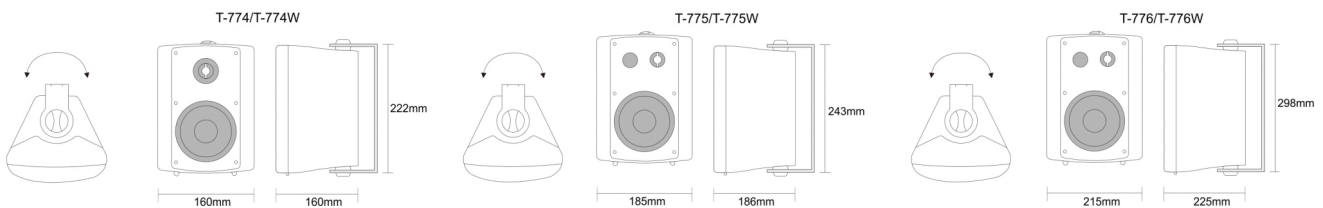

Wall Mount Speaker (Dampproof)

T-776/T-776W

T-774 T-775 T-776

Material: plastic

T-774W T-775W T-776W

Description:

Indoor wall-mounted speakers, plastic case, iron punching net, 2 frequency division design, using silk retina high pitch, clear and soft sound. Convenient and quick installation mode, can be fixed resistance and fixed pressure multi-power selection (P/PW) series. Suitable for hotels, conference halls, etc.

Specifications:

Model	T-774/T-774W	T-775/T-775W	T-776/T-776W
Power taps @100V	15W	30W	45W
Power taps @70V	7.5W	15W	22.5W
Impedance	Black: Com Red: 670Ω	Black: Com Red: 330Ω	Black: Com Red: 220Ω
SPL(1W/1M)	88dB±3dB	91dB±3dB	91dB±3dB
Frequency response (-10dB)	130-18KHz	130-18KHz	110-18KHz
Speaker driver	4" x 1 1.5" x 1	5" x 1 1.5" x 1	6" x 1 1.5" x 1
Dimensions	222 x 160 x 160mm	243 x 185 x 186mm	298 x 215 x 225mm
Weight	1.8Kg	2.3Kg	3.7Kg
IP rate	IP66	IP66	IP66