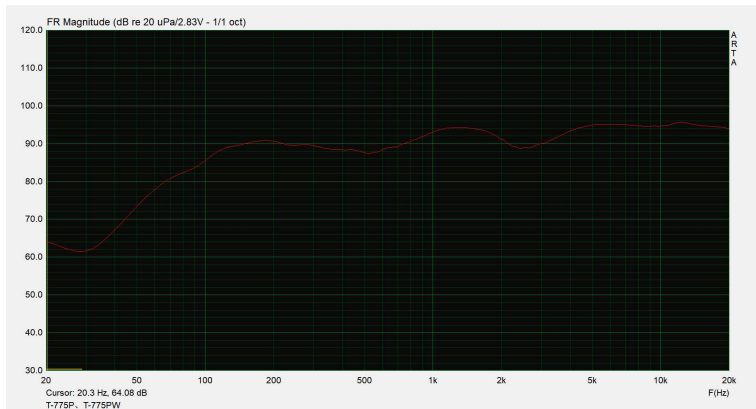

Wall Mount Speaker

T-775PW

Model	T-775PW
Power Taps @100V	3.75W, 7.5W, 15W, 30W
Power Taps @70V	1.9W, 3.75W, 7.5W, 15W, 30W
Transformer Impedance	2.6K Ω /1.3K Ω /670 Ω /330 Ω /165 Ω
Input	70V/100V/8 Ω
SPL(1W/1M)	92dB
Max. SPL (Rated W/1M)	107dB
Frequency Response (-10dB)	125-18KHz
Finish	Baffle: ABS, Black/White Grille: Steel, Black/White
Speaker Driver	5" x 1 1.5" x 1
Dimensions	243 x 185 x 186mm
Weight	2.7kg
Mounting	With mounting bracket fixed by screw