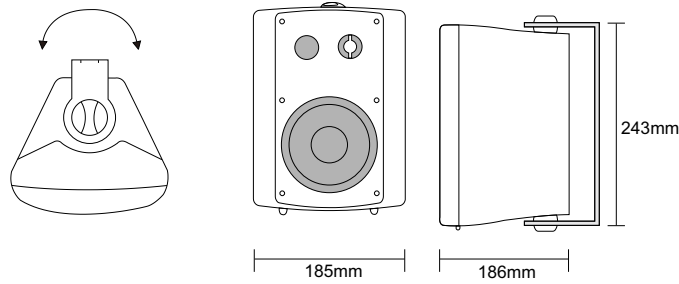

Wall Mount Speaker

T-775PW

Model	T-775PW
Power Taps @100V	3.75W, 7.5W, 15W, 30W
Power Taps @70V	1.9W, 3.75W, 7.5W, 15W, 30W
Transformer Impedance	2.6K Ω /1.3K Ω /670 Ω /330 Ω /165 Ω
Input	70V/100V/8 Ω
SPL(1W/1M)	92dB
Max. SPL (Rated W/1M)	107dB
Frequency Response (-10dB)	125-18KHz
Finish	Baffle: ABS, Black/White Grille: Steel, Black/White
Speaker Driver	5" x 1 1.5" x 1
Dimensions	243 x 185 x 186mm
Weight	2.7kg
Mounting	With mounting bracket fixed by screw