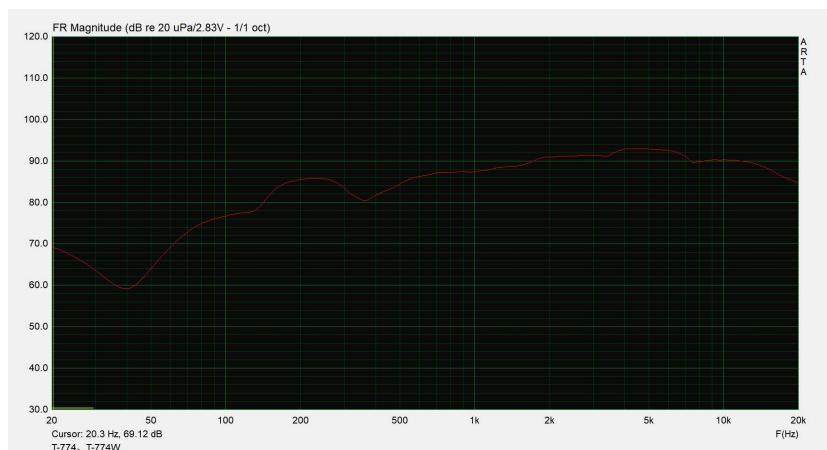

## T-774W

Material: plastic

### Specifications:

Model	T-774W
Rated power(100V)	15W
Rated power(70V)	7.5W
Sensitivity	88dB ±3dB
Impedance	Black: Com Red: 670Ω
Frequency response	130-18KHz
Speaker driver	4"x1 1.5"x1
IP rate	IP66
Dimensions	222×160×160mm
Weight	1.8Kg