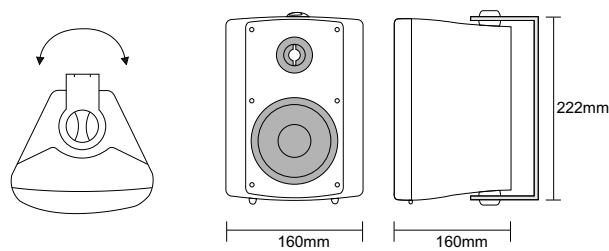

Wall Mount Speaker

T-774PW

Model	T-774PW
Power Taps @100V	2.5W, 5W, 10W, 20W
Power Taps @70V	1.25W, 2.5W, 5W, 10W, 20W
Transformer Impedance	4KΩ/2KΩ/1KΩ/500Ω/245Ω
Input	70V/100V/8Ω
SPL(1W/1M)	86dB
Max. SPL (Rated W/1M)	99dB
Frequency Response (-10dB)	130-18KHz
Finish	Baffle: ABS, Black/White Grille: Steel, Black/White
Speaker Driver	4" x 1 1.5" x 1
Dimensions	222 x 160 x 160mm
Weight	2.3kg
Mounting	With mounting bracket fixed by screw