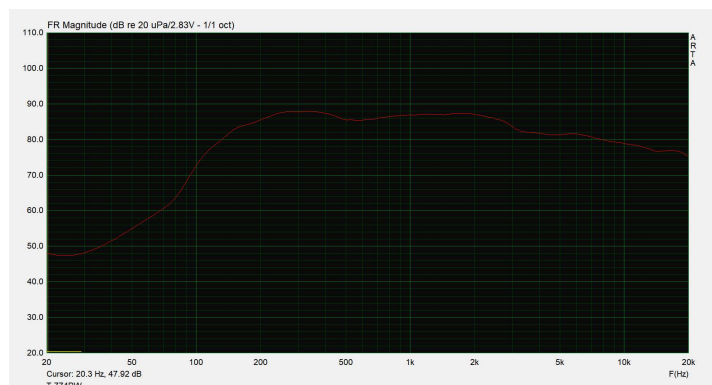

Wall Mount Speaker

T-774PW

Model	T-774PW
Power Taps @100V	2.5W, 5W, 10W, 20W
Power Taps @70V	1.25W, 2.5W, 5W, 10W, 20W
Transformer Impedance	4KΩ/2KΩ/1KΩ/500Ω/245Ω
Input	70V/100V/8Ω
SPL(1W/1M)	86dB
Max. SPL (Rated W/1M)	99dB
Frequency Response (-10dB)	130-18KHz
Finish	Baffle: ABS, Black/White Grille: Steel, Black/White
Speaker Driver	4" x 1 1.5" x 1
Dimensions	222 x 160 x 160mm
Weight	2.3kg
Mounting	With mounting bracket fixed by screw