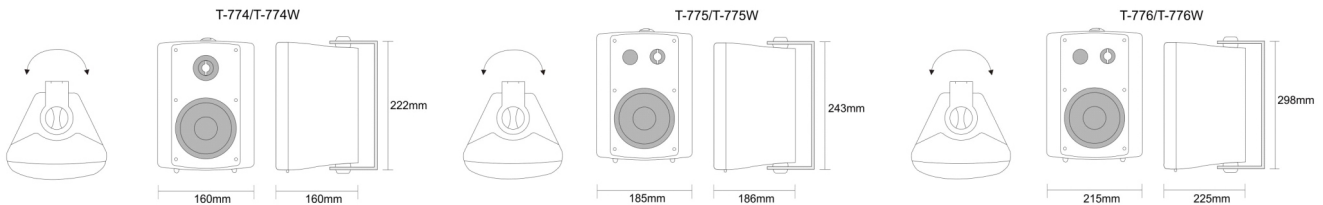

Wall Mount Speaker (Dampproof)

T-774/T-775/T-776/T-774W/T-775W/T-776W

T-774 T-775 T-776

Material: plastic

T-774W T-775W T-776W

Description:

Indoor wall-mounted speakers, plastic case, iron punching net, 2 frequency division design, using silk retina high pitch, clear and soft sound. Convenient and quick installation mode, can be fixed resistance and fixed pressure multi-power selection (P/PW) series. Suitable for hotels, conference halls, etc.

Specifications:

Model	T-774/T-774W	T-775/T-775W	T-776/T-776W
Power taps @100V	15W	30W	45W
Power taps @70V	7.5W	15W	22.5W
Impedance	Black: Com Red: 670Ω	Black: Com Red: 330Ω	Black: Com Red: 220Ω
SPL(1W/1M)	88dB±3dB	91dB±3dB	91dB±3dB
Frequency response (-10dB)	130-18KHz	130-18KHz	110-18KHz
Speaker driver	4" x 1 1.5"x 1	5" x 1 1.5" x 1	6" x 1 1.5" x 1
Dimensions	222 x 160 x 160mm	243 x 185 x 186mm	298 x 215 x 225mm
Weight	1.8Kg	2.3Kg	3.7Kg
IP rate	IP66	IP66	IP66