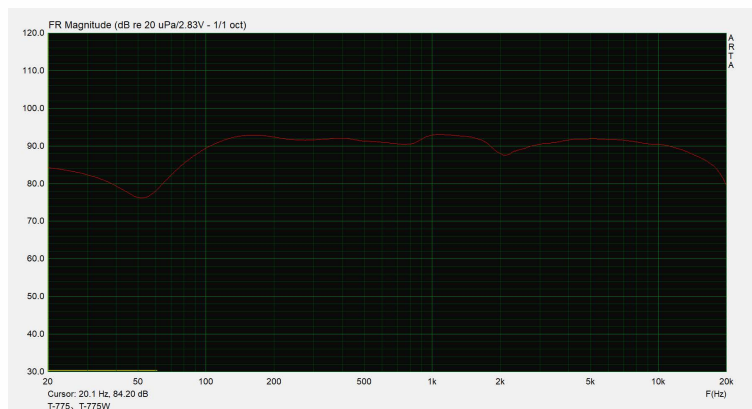

Wall Mount Speaker (Dampproof)

T-774/T-775/T-776/T-774W/T-775W/T-776W

T-774 T-775 T-776

Material: plastic

T-774W T-775W T-776W

Description:

Indoor wall-mounted speakers, plastic case, iron punching net, 2 frequency division design, using silk retina high pitch, clear and soft sound. Convenient and quick installation mode, can be fixed resistance and fixed pressure multi-power selection (P/PW) series. Suitable for hotels, conference halls, etc.

Specifications:

Model	T-774/T-774W	T-775/T-775W	T-776/T-776W
Power taps @100V	15W	30W	45W
Power taps @70V	7.5W	15W	22.5W
Impedance	Black: Com Red: 670Ω	Black: Com Red: 330Ω	Black: Com Red: 220Ω
SPL(1W/1M)	88dB±3dB	91dB±3dB	91dB±3dB
Frequency response (-10dB)	130-18KHz	130-18KHz	110-18KHz
Speaker driver	4" x 1 1.5"x 1	5" x 1 1.5" x 1	6" x 1 1.5" x 1
Dimensions	222 x 160 x 160mm	243 x 185 x 186mm	298 x 215 x 225mm
Weight	1.8Kg	2.3Kg	3.7Kg
IP rate	IP66	IP66	IP66