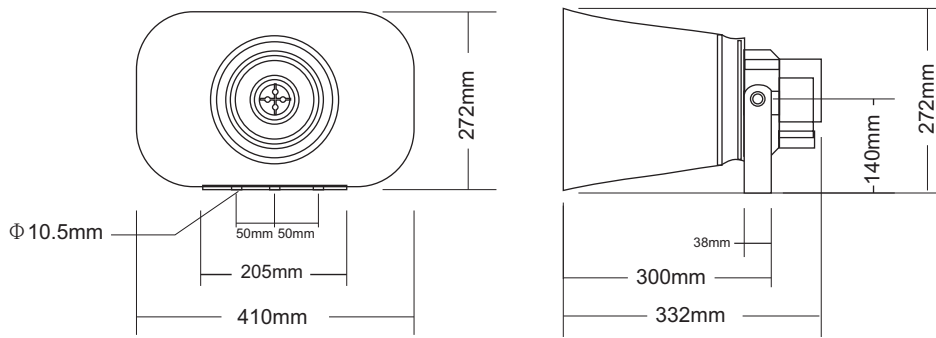

## T-720SY

### Specifications:

Model	T-720SY
Rate Power	50W
Max Power	75W
Impedance	Black:COM White:16 $\Omega$
SPL(1W/1M)	110dB+3dB
Frequency Response (-10dB)	200-8KHz
IP Rate	IP66
Dimensions	410X272X332mm
Weight	3.7Kg