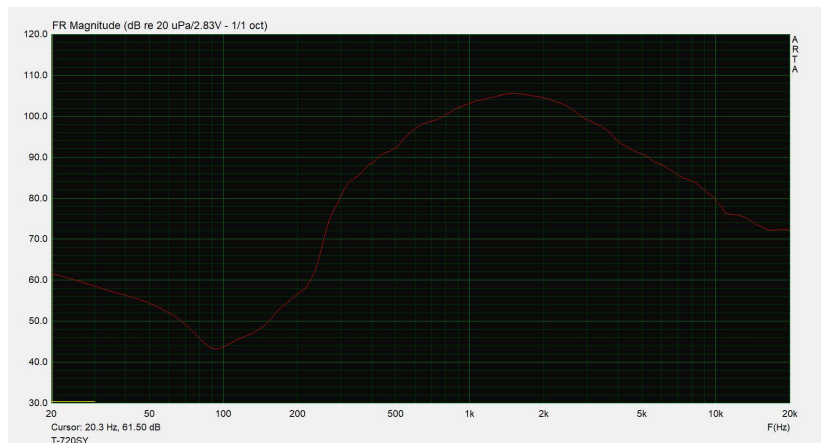

## T-720SY

### Specifications:

Model	T-720SY
Rate Power	50W
Max Power	75W
Impedance	Black:COM White:16 $\Omega$
SPL(1W/1M)	110dB+3dB
Frequency Response (-10dB)	200-8KHz
IP Rate	IP66
Dimensions	410X272X332mm
Weight	3.7Kg