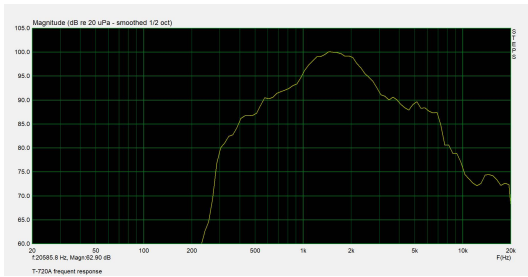

Weatherproof Horn Speaker

T-720A

Specification

Model	T-720A
Power Taps @100V	15W, 30W
Power Taps @70V	7.5W, 15W
Impedance	Black: Com Green: 670Ω White: 330Ω
SPL(1W/1M)	103dB±3dB
Max. SPL (Rated W/1M)	117dB
Frequency Response (-10dB)	300-13KHz
Finish	Baffle: ABS, White
IP Rate	IP66
Dimensions	282 x 210 x 290mm
Weight	2.1Kg
Mounting	With mounting bracket fixed by screw

Weatherproof Horn Speaker

T-720A

Direction Diagram

Frequency Response