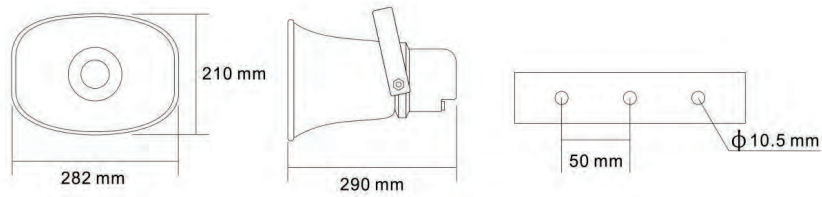

Weatherproof Horn Speaker

T-720A

Specification

Model	T-720A
Power Taps @100V	15W, 30W
Power Taps @70V	7.5W, 15W
Impedance	Black: Com Green: 670Ω White: 330Ω
SPL(1W/1M)	103dB±3dB
Max. SPL (Rated W/1M)	117dB
Frequency Response (-10dB)	300-13KHz
Finish	Baffle: ABS, White
IP Rate	IP66
Dimensions	282 x 210 x 290mm
Weight	2.1Kg
Mounting	With mounting bracket fixed by screw

Weatherproof Horn Speaker

T-720A

Direction Diagram

Frequency Response