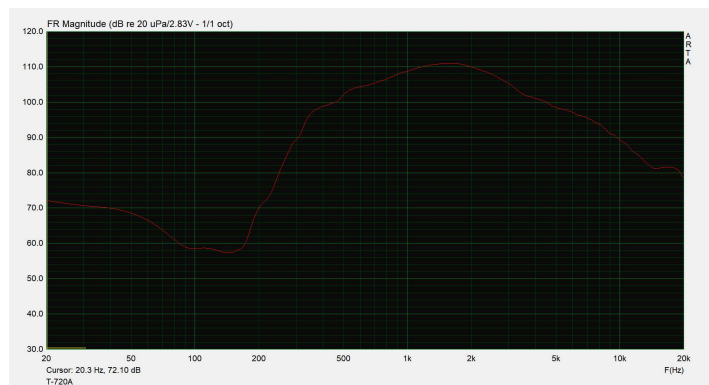

Weatherproof Horn Speaker

T-720A

Specification

Model	T-720A
Power Taps @100V	15W, 30W
Power Taps @70V	7.5W, 15W
Impedance	Black: Com Green: 670Ω White: 330Ω
SPL(1W/1M)	103dB±3dB
Max. SPL (Rated W/1M)	117dB
Frequency Response (-10dB)	300-13KHz
Finish	Baffle: ABS, White
IP Rate	IP66
Dimensions	282 x 210 x 290mm
Weight	2.1Kg
Mounting	With mounting bracket fixed by screw

Weatherproof Horn Speaker

T-720A

Direction Diagram

Frequency Response