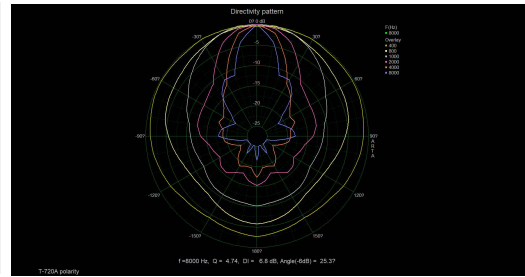

Weatherproof Horn Speaker

T-720A

Specification

Model	T-720A
Power Taps @100V	15W, 30W
Power Taps @70V	7.5W, 15W
Impedance	Black: Com Green: 670Ω White: 330Ω
SPL(1W/1M)	103dB±3dB
Max. SPL (Rated W/1M)	117dB
Frequency Response (-10dB)	300-13KHz
Finish	Baffle: ABS, White
IP Rate	IP66
Dimensions	282 x 210 x 290mm
Weight	2.1Kg
Mounting	With mounting bracket fixed by screw

Weatherproof Horn Speaker

T-720A

Direction Diagram

Frequency Response