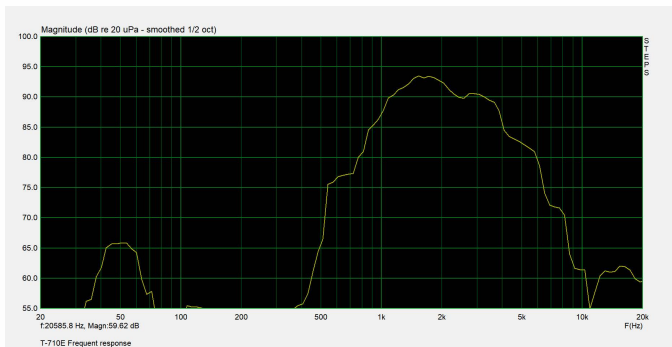

Wall Mounted Speaker

T-710E

Material: Plastic

Specifications:

Model	T-710E
Rated Power	10W
Maximum Power	20W
Sensitivity	102dB±3dB
Impedance	Black, white: COM Black: 8Ω
Frequency Response	250-18KHz
Protection Level	IP66
Dimension	130×150mm
Weight	0.5Kg