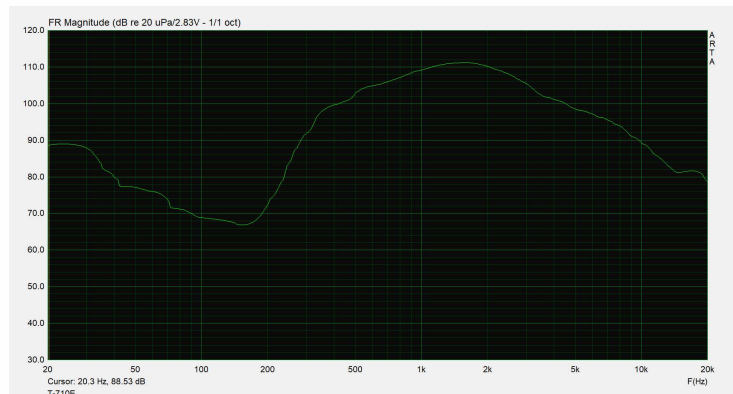

Wall Mounted Speaker

T-710E

Material: Plastic

Specifications:

Model	T-710E
Rated Power	10W
Maximum Power	20W
Sensitivity	102dB±3dB
Impedance	Black, white: COM Black: 8Ω
Frequency Response	250-18KHz
Protection Level	IP66
Dimension	130×150mm
Weight	0.5Kg