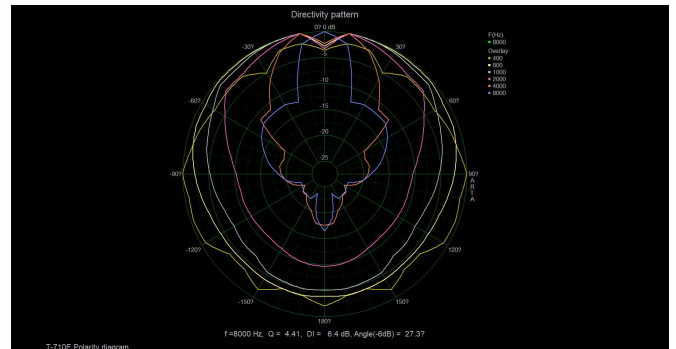

Wall Mounted Speaker

T-710E

Material: Plastic

Specifications:

Model	T-710E
Rated Power	10W
Maximum Power	20W
Sensitivity	102dB±3dB
Impedance	Black, white: COM Black: 8Ω
Frequency Response	250-18KHz
Protection Level	IP66
Dimension	130×150mm
Weight	0.5Kg