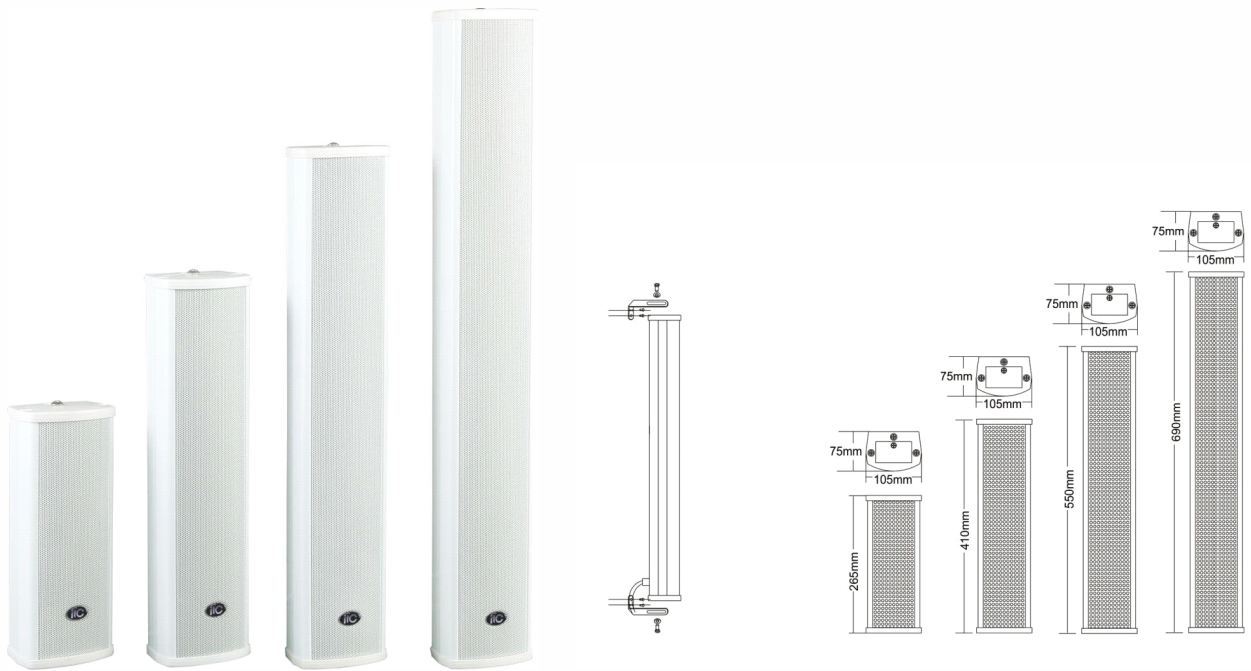

Outdoor Column Speaker

T-701A/T-702A/T-703A/T-704A

Material: aluminum alloy

Description:

Outdoor and indoor waterproof column speaker, metal aluminum alloy material, streamlined design, fashionable and beautiful.

Specifications:

Model	T-701A	T-702A	T-703A	T-704A
Power taps @100V	5W, 10W	10W, 20W	15W, 30W	20W, 40W
Power taps @70V	2.5W, 5W	5W, 10W	7.5W, 15W	10W, 20W
Impedance	Black: Com White: 2KΩ Green: 1KΩ	Black: Com White: 1KΩ Green: 500Ω	Black: Com White: 670Ω Green: 330Ω	Black: Com White: 500Ω Green: 250Ω
SPL(1W/1M)	88dB±3dB	89dB±3dB	91dB±3dB	92dB±3dB
Frequency response (-10dB)	80Hz -20KHz	80Hz -20KHz	80Hz -20KHz	80Hz -20KHz
Speaker driver	2.5" x 2	2.5" x 4	2.5" x 6	2.5" x 8
IP rate	IP66	IP66	IP66	IP66
Dimensions	105 x 75 x 265mm	105 x 75 x 410mm	105 x 75 x 550mm	105 x 75 x 690mm
Weight	1.4Kg	2.2Kg	2.9Kg	3.7Kg