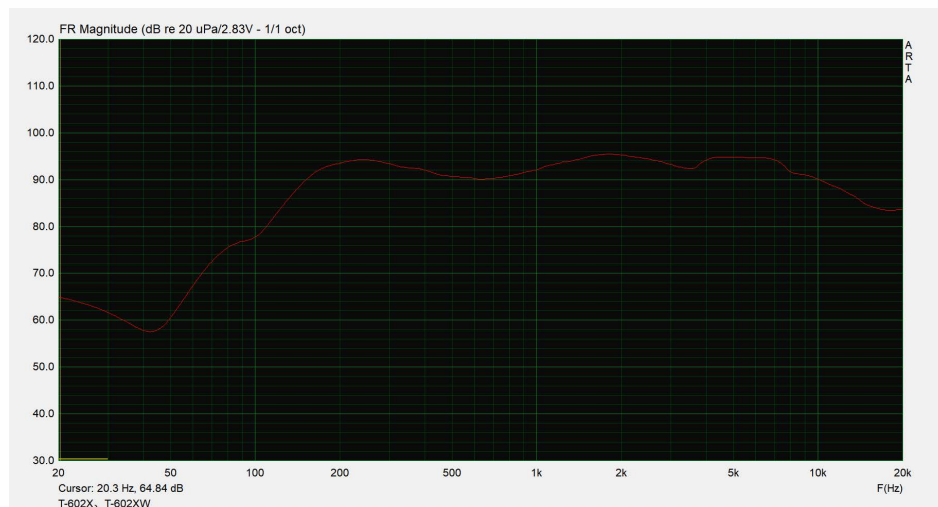

## T-602X/T-602XW

T-602X

T-602XW

Material: wooden shell

### Specifications:

Model	T-602X	T-602XW
Rated power(100V)	20W	20W
SPL	91dB	91dB
Impedance	Com/500Ω	Com/500Ω
Frequency response	100-20KHz	100-20KHz
Speaker driver	4" x 2	4" x 2
Dimensions	440 x 151 x 151/111mm	440 x 151 x 151/111mm
Weight	3Kg	3Kg