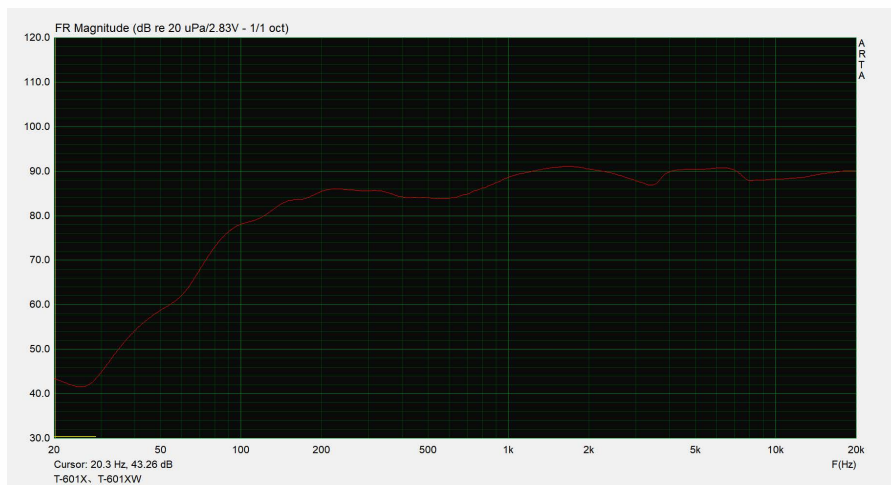

Wall Mount Speaker

T-601X/T-601XW

T-601X

T-601XW

Material: wooden shell

Description:

Indoor wall-mounted speakers, elegant appearance, with 4 inch full frequency unit, sound clear and bright. Full wood structure, good sound insulation effect, black and white color optional, suitable for hotels, shopping malls, schools, etc.

Specifications:

Model	T-601X	T-601XW
Rated power(100V)	10W	10W
SPL	89dB	89dB
Impedence	Com/2 KΩ	Com/2 KΩ
Frequency response	120-20KHz	120-20KHz
Speaker driver	4" x 1	4" x 1
Dimensions	244 x 152 x 141/122mm	244 x 152 x 141/122mm
Weight	2Kg	2Kg