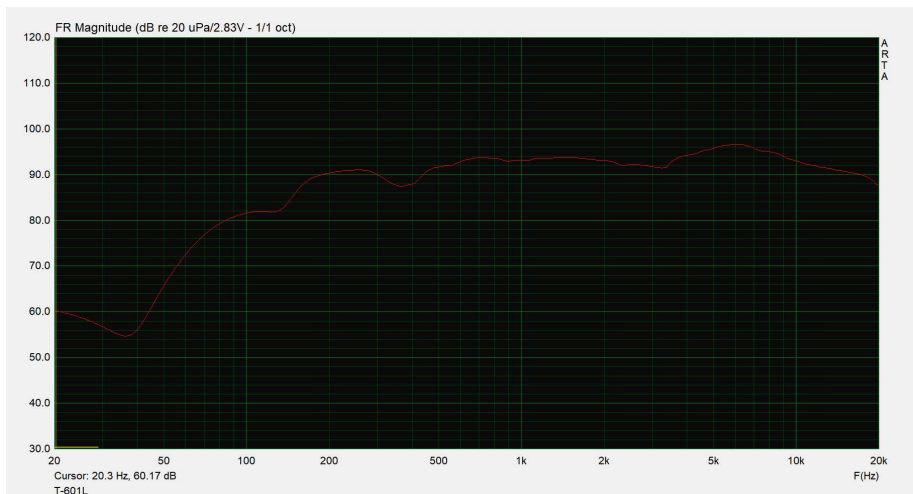

## T-601L

Material: wooden

### Specifications:

Model	T-601L
Power taps @100V	0.75W, 1.5W, 3W, 6W
Power taps @70V	0.38W, 0.75W, 1.5W, 3W
Impedance	Black: Com Blue:13.3KΩ Yellow:6.7KΩ White:3.3KΩ Green:1.7KΩ
SPL(1W/1M)	92dB
Frequency response (-10dB)	100-16KHz
Speaker driver	5" x 1
Dimensions	200 x 105 x 250mm
Weight	1.9Kg