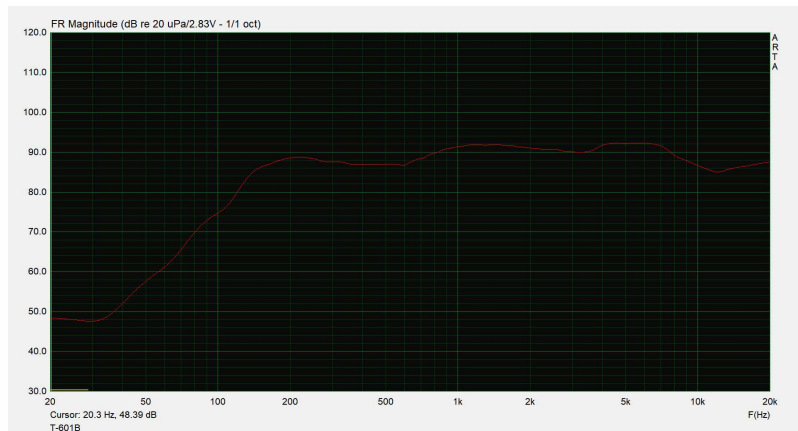

Wall Mount Speaker

T-601B

Material: wooden

Description:

Indoor wall speakers, wooden structure. The appearance of plastic technology, with plastic mask, beautiful and generous. Applicable to schools, supermarkets, hotels, etc.

Specifications:

Model	T-601B
Rated power	6W
Frequency response	130-14KHz
SPL	92dB±3dB
Impedance	Black: Com Red: 1.7KΩ
Speaker driver	4"
Dimensions	202×99×271mm
Weight	2.1Kg