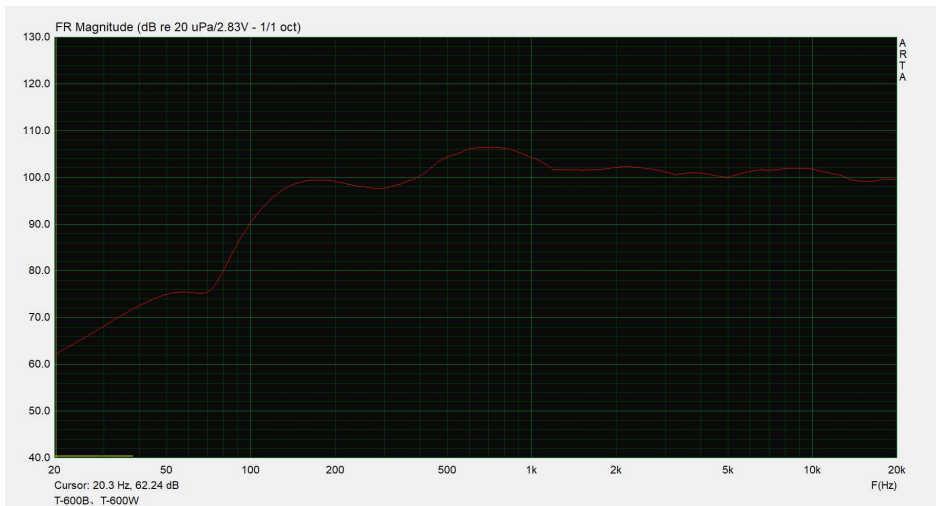

# Pendant Loudspeaker (360 Degree Dispersion)

## T-600B/T-600W

Material: plastic

### Specifications:

Model	T-600B (Black) / T-600W (White)
Power taps @100V	7.5W, 10W, 15W, 20W, 30W, 60W
Power taps @70V	3.75W, 5W, 7.5W, 10W, 15W, 30W
Impedance	White: 1.3KΩ Red: 1KΩ Yellow: 670Ω; Brown: 500Ω Blue: 330Ω Green: 165Ω Black: Com
SPL(1W/1M)	102dB
Frequency response (-10dB)	100Hz-13KHz
Speaker driver	6" x 1
Dimensions	385 x 385 x 302mm
Weight	3.4Kg