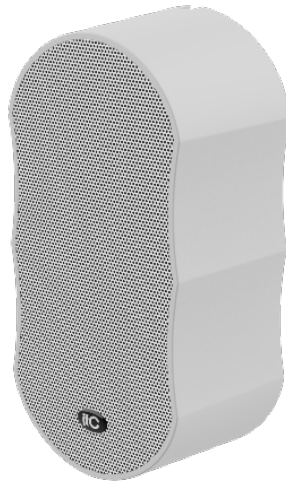

Wall Mounted Speaker

T-301K

Material: PS material

Feature:

- * White indoor luxury wall mounted speaker, one-piece injection molding structure, neat and elegant appearance, full of simplicity and beauty.
- * One-piece stamping and forming mesh grille, with acoustic sound-transmitting cotton mesh inside, can prevent damage to the speaker unit by dust and water droplets.
- * Equipped with a 4-inch mid-woofer unit and a 2.5-inch tweeter unit, it provides clear and bright sound, extremely transparent and penetrating treble, deep booming and elastic bass, mellow and melodious alto performance.
- * The built-in high-performance audio transformer can reduce the loss caused by impedance in the circuit.
- * Simple wall mounted installation.
- * Suitable for schools, supermarkets, hotels, shopping malls, leisure places, etc.

Specification:

Model	T-301K
Rated power (100V)	10W
Rated power (70V)	7W
Sensitivity	89dB±3dB
Max SPL	99dB±3dB
Impedance	Black: COM, Red: 1KΩ
Frequency response	80Hz -20KHz
Speaker unit	4"×1, 2.5"×1
Dimension (W×D×H)	147×100×290mm
Weight	1.5kg