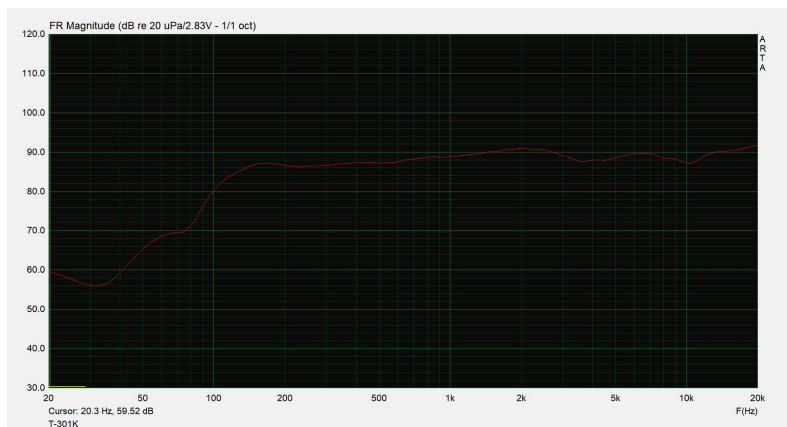

Wall Mounted Speaker

T-301K

Material: PS material

Feature:

- * White indoor luxury wall mounted speaker, one-piece injection molding structure, neat and elegant appearance, full of simplicity and beauty.
- * One-piece stamping and forming mesh grille, with acoustic sound-transmitting cotton mesh inside, can prevent damage to the speaker unit by dust and water droplets.
- * Equipped with a 4-inch mid-woofer unit and a 2.5-inch tweeter unit, it provides clear and bright sound, extremely transparent and penetrating treble, deep booming and elastic bass, mellow and melodious alto performance.
- * The built-in high-performance audio transformer can reduce the loss caused by impedance in the circuit.
- * Simple wall mounted installation.
- * Suitable for schools, supermarkets, hotels, shopping malls, leisure places, etc.

Specification:

Model	T-301K
Rated power (100V)	10W
Rated power (70V)	7W
Sensitivity	89dB±3dB
Max SPL	99dB±3dB
Impedance	Black: COM, Red: 1KΩ
Frequency response	80Hz -20KHz
Speaker unit	4"×1, 2.5"×1
Dimension (W×D×H)	147×100×290mm
Weight	1.5kg