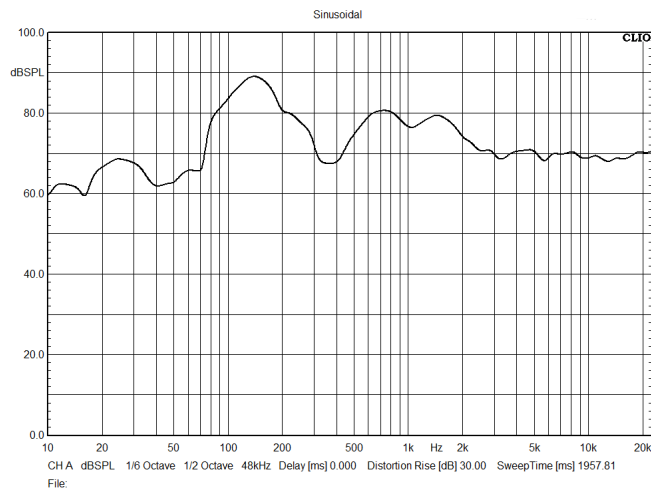

Landscape Garden Speaker

T-300SD

Material: organic resin

Note: Due to the continuous product updating, the color and dimension of the products are subject to the actual product. The following specification are for reference only.

Specification

| | |
|--------------------|---------------------|
| Model | T-300SD |
| Power taps @100V | 10W |
| Power taps @70V | 5W |
| Frequency response | 80Hz -20KHz |
| Sensitivity | 80dB |
| Maximum SPL | 93dB |
| Speaker driver | 4" |
| Cutout size(mm) | 285mm |
| Weight | 2.75Kg |
| Dimensions(mm) | 255x242x260mm |
| Impedance | Black:COM,White:1KΩ |