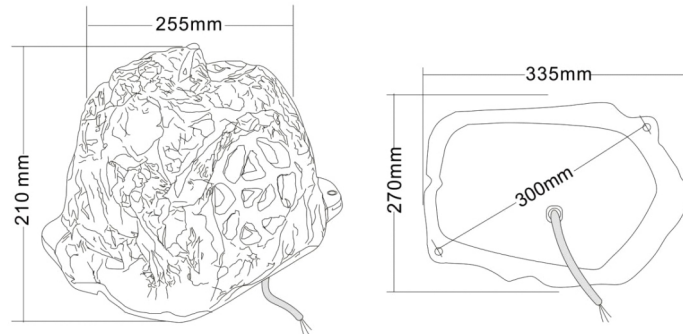

Landscape Garden Speaker

T-300R

Specifications:

Model	T-300R
Power taps @100V	7.5W, 15W
Power taps @70V	3.8W, 7.5W
SPL(1W/1M)	96dB
Frequency response (-10dB)	80Hz -20KHz
Finish	Organic resin
Speaker driver	5.5"
IP rate	IP66
Cutout size	300mm
Dimensions(mm)	H:210
Weight	3.65Kg
Impedance	Black:COM,White:1.3KΩ?,Green:670Ω