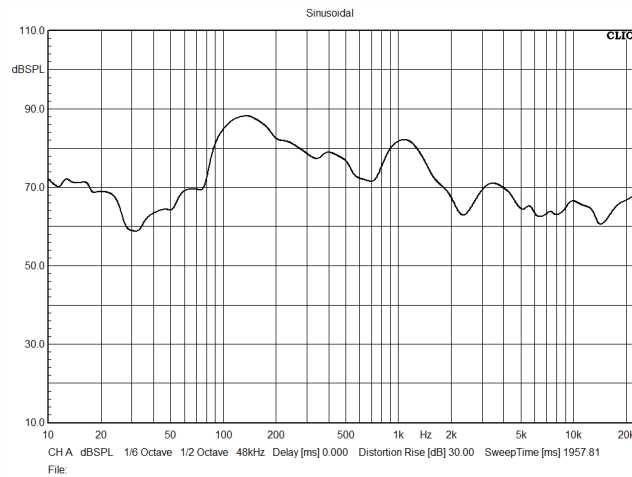

Landscape Garden Speaker

T-300R

Specifications:

Model	T-300R
Power taps @100V	7.5W, 15W
Power taps @70V	3.8W, 7.5W
SPL(1W/1M)	96dB
Frequency response (-10dB)	80Hz -20KHz
Finish	Organic resin
Speaker driver	5.5"
IP rate	IP66
Cutout size	300mm
Dimensions(mm)	H:210
Weight	3.65Kg
Impedance	Black:COM,White:1.3KΩ?,Green:670Ω