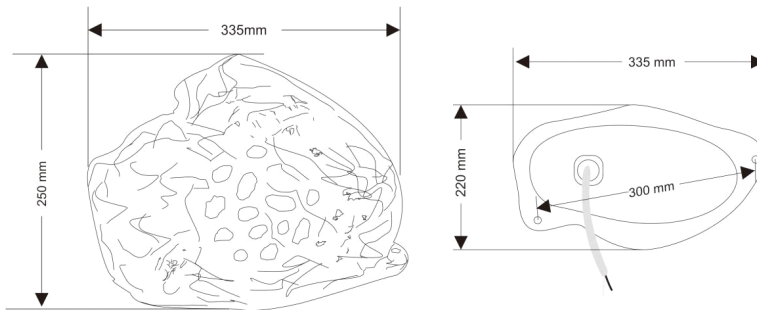

Landscape Garden Speaker

T-300MJ

Note:

Due to the continuous product updating, the color and dimension of the products are subject to the actual product. The following specification are for reference only.

Specifications:

Model	T-300MJ
Power(100V)	10W
Power(70V)	5W
Frequency response	80Hz -20KHz
SPL	96dB
Speaker driver	4"
Cutout size(mm)	300mm
Weight	2.5Kg
Dimension(mm)	335*220*250
Material	Organic resin
Impedance	Black:COM,White:1KΩ