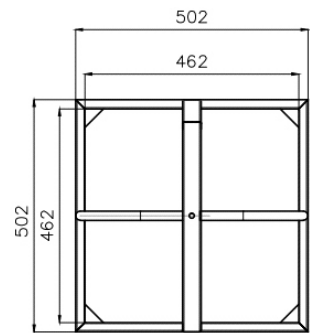

Bracket

T-2600MB

ø20 铁管

Bracket dimension: 502×502×590mm