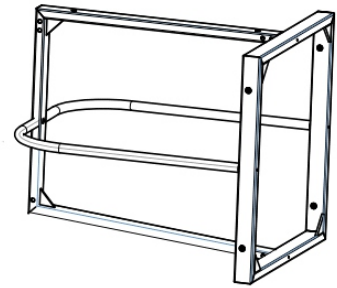

Bracket

T-2600MB

ø20 铁管

Bracket dimension: 502×502×590mm