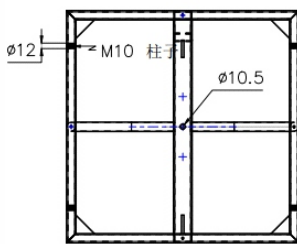

Bracket

T-2600MB

ø20 铁管

Bracket dimension: 502×502×590mm