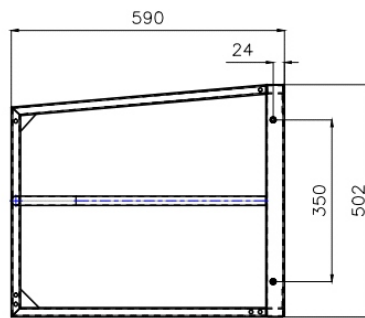

Bracket

T-2600MB

ø20 铁管

Bracket dimension: 502×502×590mm