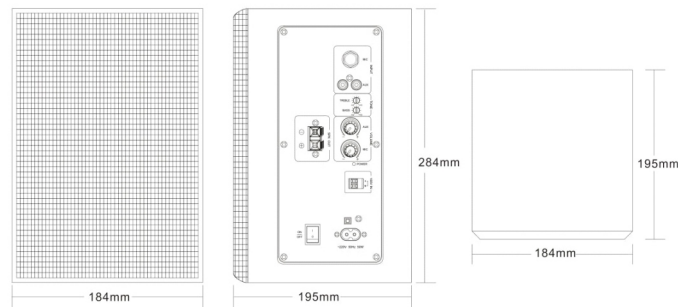

Multimedia Active Speaker

T-250H

Description:

It suits for those places that need sound reinforcement such as multimedia classroom, conference room, training room, exclusive shop etc.

Features:

- Support 1-channel microphone and 1-channel stereo line input.
- Output overload, over voltage, and short circuit protection.
- With mute function, the microphone has priority over the line input.
- 1 microphone volume adjustment, 1 line input volume adjustment, 2 treble and bass adjustment.
- Built-in high-fidelity speakers, stereo power amplifier 2 × 25W.
- With 100V broadcast input interface, priority over local broadcast.

Specifications:

Model	T-250H
Rated output power	2 x 25W
Impedance	4-8Ω
Input SPL	AUX IN: 350mV±20MV/10KΩMIC : 5MV ±0.5MV
S/N Ratio	≥70dB
Frequency response	80~20KHz (±3dB)
Volume adjustment	1 MIC volume, 1 AUX volume
Harmonic distortion	≤1%
Operating temperature	5°C~40°C
Operating humidity	20%~80% relative humidity, non-condensing
Power consumption	≤60W
Voltage supply	~220 50Hz
Dimension	200 x 210 x 300mm
Weight	6.8Kg