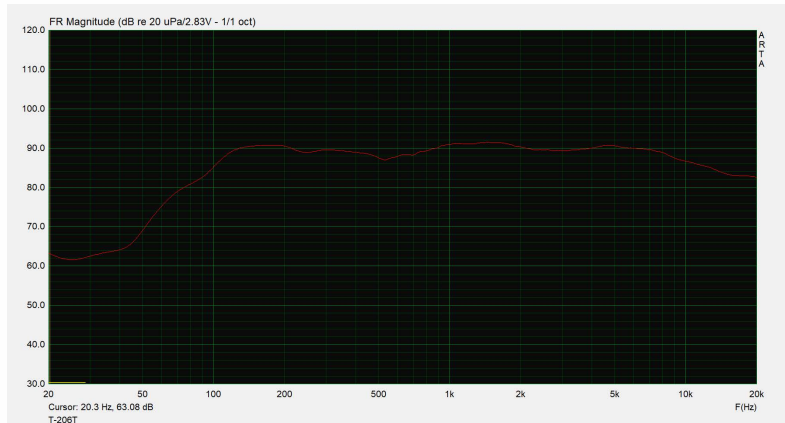

## T-206T

Material: plastic shell + iron mesh

### Specifications:

Model	T-206T
Power taps(100V)	2.5W,5W,10W,20W
Power taps(70V)	1.25W,2.5W,5W,10W
Impedance	Black: Com Blue: 4KΩ Red:2KΩ ; Green:1KΩ White: 500Ω
SPL (1W/1M)	92dB
Frequency response (-10dB)	70-20KHz
Speaker driver	6.5" x 1 1.5" x 1
Cutout size	208mm
Dimensions	232 x 90mm
Weight	1.2Kg