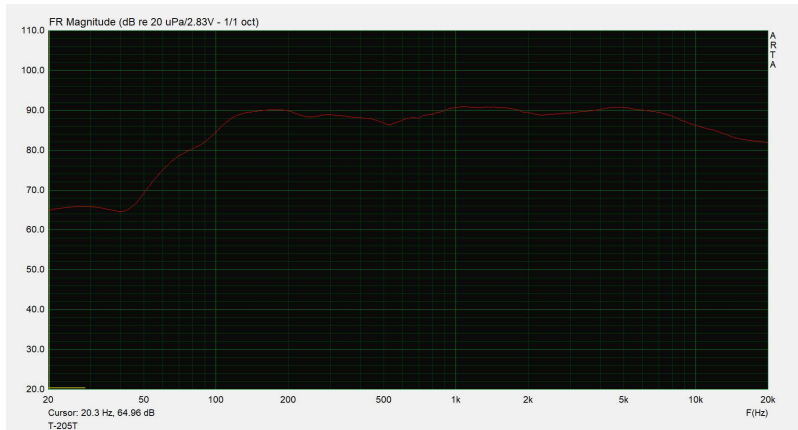

Ceiling Speaker (Frameless Speaker)

T-205T

Material: plastic shell + iron mesh cover

Specifications:

Model	T-205T
Rated power (100V)	1.25W, 2.5W, 5W, 10W
Rated power(70V)	0.65W, 1.25W, 2.5W, 5W
Impedance	Black: Com Blue: 8KΩ Red: 8KΩ ; Green: 2KΩ White: 1KΩ
SP;(1W/1M)	91dB
Frequency response (-10dB)	80-20KHz
Speaker unit	5" x 1 1.5" x 1
Cutout size	178mm
Dimension	205 x 72mm
Weight	0.9Kg