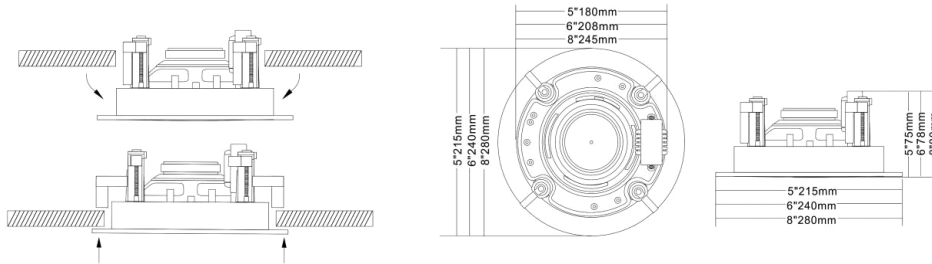

Ceiling Speaker

T-205BC/T-206BC/T-208BC

T-205BC

T-206BC

T-208BC

Specifications:

Model	T-205BC	T-206BC	T-208BC
Power taps @100V	0.75W, 1.5W, 3W, 6W	1.25W, 2.5W, 5W, 10W	1.87W, 3.75W, 7.5W, 15W
Power taps @70V	0.38W, 0.75W, 1.5W, 3W	0.62W, 1.25W, 2.5W, 5W	0.93W, 1.87W, 3.75W, 7.5W
Impedance	Black: Com Blue: 13.3KΩ Red: 6.7KΩ Green: 3.3KΩ White: 1.7KΩ	Black: Com Blue: 8KΩ Red: 4KΩ Green: 2KΩ White: 1KΩ	Black: Com Blue: 5.3KΩ Red: 2.6KΩ Green: 1.3KΩ White: 670Ω
SPL(1W/1M)	88dB	89dB	90dB
Max. SPL (Rated W/1M)	96dB	99dB	102dB
Frequency response (-10dB)	80-20KHz	80-20KHz	80-20KHz
Finish	Baffle: ABS, White Grille: Steel, White	Baffle: ABS, White Grille: Steel, White	Baffle: ABS, White Grille: Steel, White
Speaker driver	5" x 1	6" x 1	8" x 1
Cutout size	180mm	208mm	245mm
Dimensions	215 x 75mm	240 x 78mm	280 x 80mm
Weight	0.5Kg	0.9Kg	1.4Kg
Mounting	Flush-mount dog ears	Flush-mount dog ears	Flush-mount dog ears