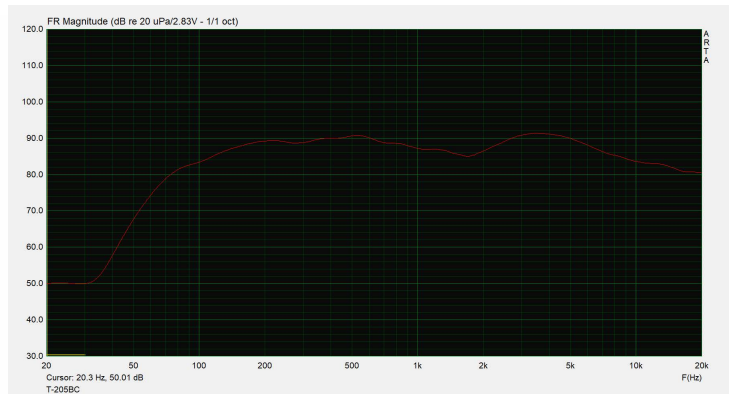

Ceiling Speaker

T-205BC/T-206BC/T-208BC

T-205BC

T-206BC

T-208BC

Specifications:

Model	T-205BC	T-206BC	T-208BC
Power taps @100V	0.75W, 1.5W, 3W, 6W	1.25W, 2.5W, 5W, 10W	1.87W, 3.75W, 7.5W, 15W
Power taps @70V	0.38W, 0.75W, 1.5W, 3W	0.62W, 1.25W, 2.5W, 5W	0.93W, 1.87W, 3.75W, 7.5W
Impedance	Black: Com Blue: 13.3KΩ Red: 6.7KΩ Green: 3.3KΩ White: 1.7KΩ	Black: Com Blue: 8KΩ Red: 4KΩ Green: 2KΩ White: 1KΩ	Black: Com Blue: 5.3KΩ Red: 2.6KΩ Green: 1.3KΩ White: 670Ω
SPL(1W/1M)	88dB	89dB	90dB
Max. SPL (Rated W/1M)	96dB	99dB	102dB
Frequency response (-10dB)	80-20KHz	80-20KHz	80-20KHz
Finish	Baffle: ABS, White Grille: Steel, White	Baffle: ABS, White Grille: Steel, White	Baffle: ABS, White Grille: Steel, White
Speaker driver	5" x 1	6" x 1	8" x 1
Cutout size	180mm	208mm	245mm
Dimensions	215 x 75mm	240 x 78mm	280 x 80mm
Weight	0.5Kg	0.9Kg	1.4Kg
Mounting	Flush-mount dog ears	Flush-mount dog ears	Flush-mount dog ears