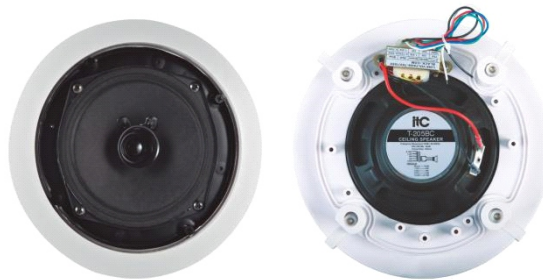

Ceiling Speaker

T-205BC/T-206BC/T-208BC

T-205BC

T-206BC

T-208BC

Specifications:

Model	T-205BC	T-206BC	T-208BC
Power taps @100V	0.75W, 1.5W, 3W, 6W	1.25W, 2.5W, 5W, 10W	1.87W, 3.75W, 7.5W, 15W
Power taps @70V	0.38W, 0.75W, 1.5W, 3W	0.62W, 1.25W, 2.5W, 5W	0.93W, 1.87W, 3.75W, 7.5W
Impedance	Black: Com Blue: 13.3KΩ Red: 6.7KΩ Green: 3.3KΩ White: 1.7KΩ	Black: Com Blue: 8KΩ Red: 4KΩ Green: 2KΩ White: 1KΩ	Black: Com Blue: 5.3KΩ Red: 2.6KΩ Green: 1.3KΩ White: 670Ω
SPL(1W/1M)	88dB	89dB	90dB
Max. SPL (Rated W/1M)	96dB	99dB	102dB
Frequency response (-10dB)	80-20KHz	80-20KHz	80-20KHz
Finish	Baffle: ABS, White Grille: Steel, White	Baffle: ABS, White Grille: Steel, White	Baffle: ABS, White Grille: Steel, White
Speaker driver	5" x 1	6" x 1	8" x 1
Cutout size	180mm	208mm	245mm
Dimensions	215 x 75mm	240 x 78mm	280 x 80mm
Weight	0.5Kg	0.9Kg	1.4Kg
Mounting	Flush-mount dog ears	Flush-mount dog ears	Flush-mount dog ears