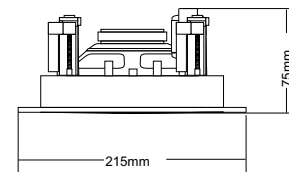

## T-205AR

**ECONOMIC  
& HOT**

<b>Model</b>	T-205AR
<b>Rated Power</b>	10W
<b>Max Power</b>	20W
<b>Impedance</b>	Black / 8Ω
<b>SPL(1W/1M)</b>	89dB
<b>Max. SPL (Rated W/1M)</b>	99dB
<b>Frequency Response (-10dB)</b>	80-20KHz
<b>Cutout Size</b>	180mm
<b>Dimensions</b>	215 x 75mm
<b>Weight</b>	0.8Kg
<b>Mounting</b>	Flush-mount dog ears