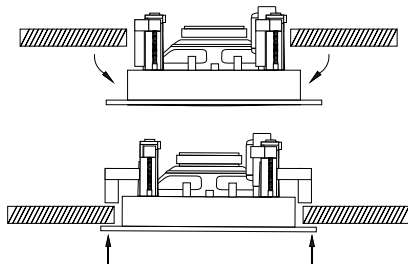

## T-205AR

**ECONOMIC  
& HOT**

<b>Model</b>	T-205AR
<b>Rated Power</b>	10W
<b>Max Power</b>	20W
<b>Impedance</b>	Black / 8Ω
<b>SPL(1W/1M)</b>	89dB
<b>Max. SPL (Rated W/1M)</b>	99dB
<b>Frequency Response (-10dB)</b>	80-20KHz
<b>Cutout Size</b>	180mm
<b>Dimensions</b>	215 x 75mm
<b>Weight</b>	0.8Kg
<b>Mounting</b>	Flush-mount dog ears