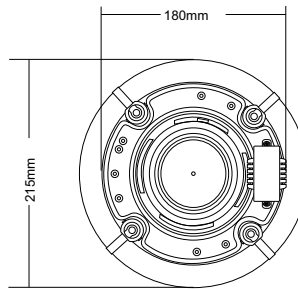

## T-205AR

**ECONOMIC  
& HOT**

<b>Model</b>	T-205AR
<b>Rated Power</b>	10W
<b>Max Power</b>	20W
<b>Impedance</b>	Black / 8Ω
<b>SPL(1W/1M)</b>	89dB
<b>Max. SPL (Rated W/1M)</b>	99dB
<b>Frequency Response (-10dB)</b>	80-20KHz
<b>Cutout Size</b>	180mm
<b>Dimensions</b>	215 x 75mm
<b>Weight</b>	0.8Kg
<b>Mounting</b>	Flush-mount dog ears