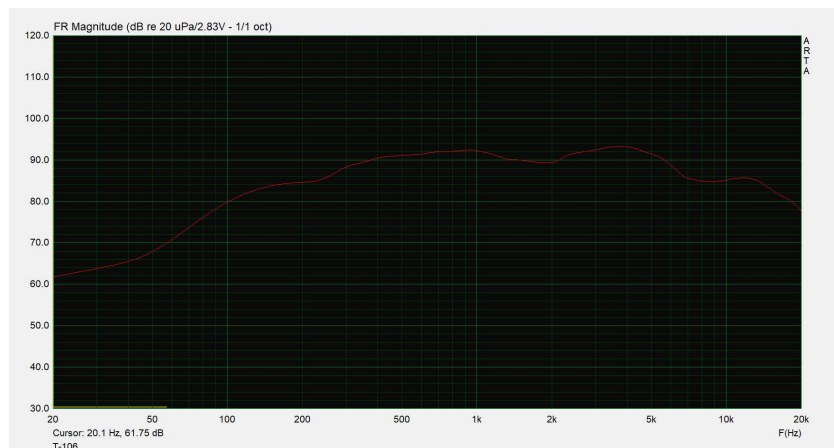

## T-106

Material: iron shell + aluminum mesh cover

### Specifications:

Model	T-106
Power taps @100V	3W, 6W, 9W
Power taps @70V	1.5W, 3W, 4.5W
Impedance	Black: Com Red: 3.3K $\Omega$ ; Green : 1.7K $\Omega$ White: 1.1K $\Omega$
SPL(1W/1M)	92dB
Frequency response (-10dB)	110-18KHz
Speaker driver	6"×1
Cutout size	220mm
Dimensions	246×66mm
Weight	1Kg