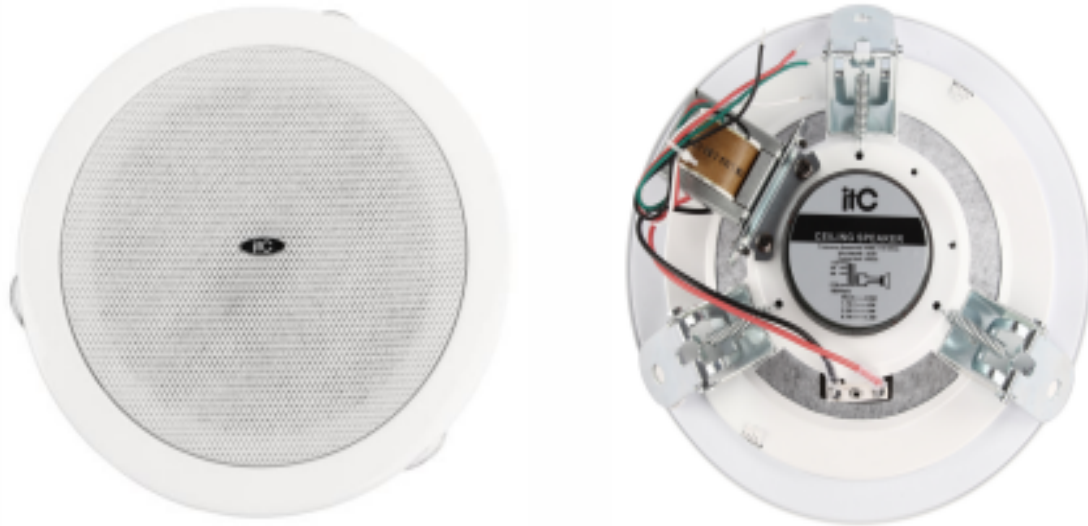

# Ceiling Speaker

## T-106

Material: iron shell + aluminum mesh cover

### Specifications:

Model	T-106
Power taps @100V	3W, 6W, 9W
Power taps @70V	1.5W, 3W, 4.5W
Impedance	Black: Com Red: 3.3K $\Omega$ ; Green : 1.7K $\Omega$ White: 1.1K $\Omega$
SPL(1W/1M)	92dB
Frequency response (-10dB)	110-18KHz
Speaker driver	6"×1
Cutout size	220mm
Dimensions	246×66mm
Weight	1Kg