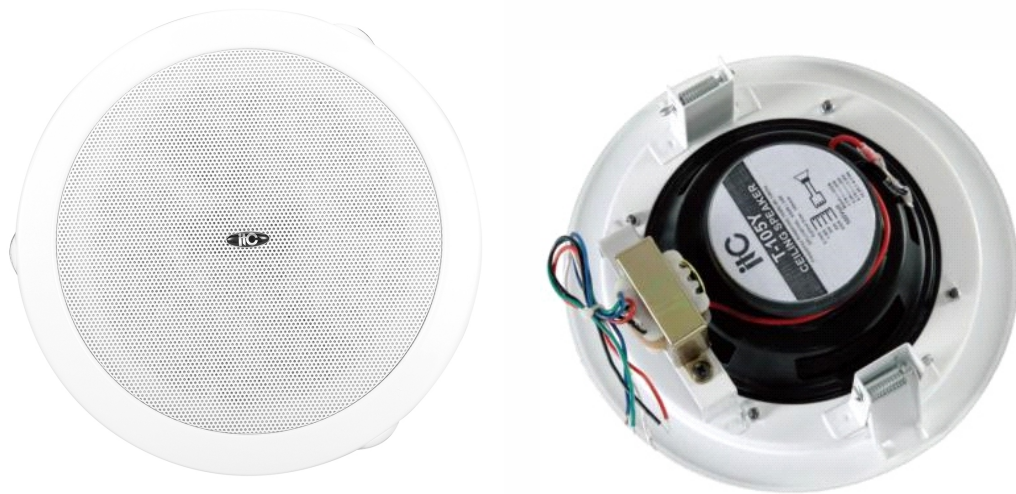

Ceiling Speaker

T-105Y/T-106Y

Material: iron shell + iron mesh cover

Description:

Indoor high quality ceiling speaker, full frequency speaker design, spring foot system, convenient installation. Suitable for shopping malls, hotels, etc.

Specifications:

Model	T-105Y
Power taps @100V	0.75W, 1.5W, 3W, 6W
Power taps @70V	0.38W, 0.75W, 1.5W, 3W
Impedance	Black: Com Blue: 13.3KΩ Red: 6.7KΩ ; Green: 3.3KΩ White: 1.7KΩ
SPL(1W/1M)	90dB±3dB
Frequency response (-10dB)	80Hz -20KHz
Finish	Metal
Speaker driver	5"
Cutout size	165mm
Dimensions	195 x 83mm
Weight	0.9Kg