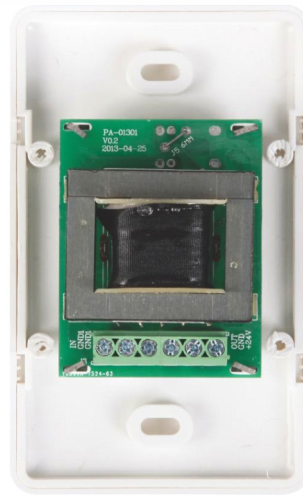

# Volume Control

## T-681 / T-682 / T-683 / T-684 / T-685

### Specifications:

Model	T-681	T-682	T-683	T-684	T-685
Rated Power	6W	15W	30W	60W	100W
Line Input	100V				
Attenuation Per Step	3dB				
Total Attenuation	33dB				
Attenuation Positions	10 plus off				
Material	PC				
Finished Color	White				
Mounting	Flush and Surface				