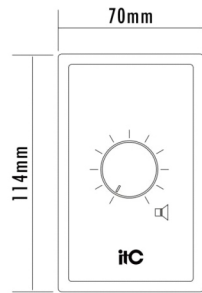

### Specifications:

Model	T-681	T-682	T-683	T-684	T-685
Rated Power	6W	15W	30W	60W	100W
Line Input	100V				
Attenuation Per Step	3dB				
Total Attenuation	33dB				
Attenuation Positions	10 plus off				
Material	PC				
Finished Color	White				
Mounting	Flush and Surface				