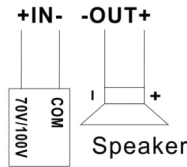

# Volume Control

## T-681 / T-682 / T-683 / T-684 / T-685

### Specifications:

Model	T-681	T-682	T-683	T-684	T-685
Rated Power	6W	15W	30W	60W	100W
Line Input	100V				
Attenuation Per Step	3dB				
Total Attenuation	33dB				
Attenuation Positions	10 plus off				
Material	PC				
Finished Color	White				
Mounting	Flush and Surface				