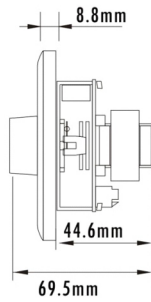

### Specifications:

Model	T-681	T-682	T-683	T-684	T-685
Rated Power	6W	15W	30W	60W	100W
Line Input	100V				
Attenuation Per Step	3dB				
Total Attenuation	33dB				
Attenuation Positions	10 plus off				
Material	PC				
Finished Color	White				
Mounting	Flush and Surface				