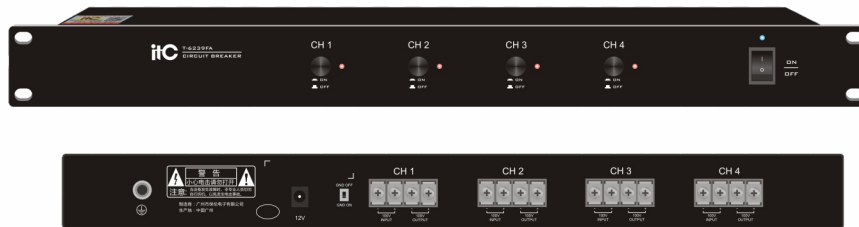

Controller

T-6239FA

Features:

- * Standard cabinet design (1U), black alumina brushed panel, exquisite craftsmanship, showing high-grade temperament.
- * 4-channel power signal input, and 4-channel power signal output.
- * 4 independent channels with switch button control. The light on means the switch is on. e open the controller volume in emergency.

Specifications:

Input	Audio signal 100V
Output	Audio signal 100V
Power Consumption	5W
Dimensions	484 x 209 x 44mm
Weight	4.63Kg