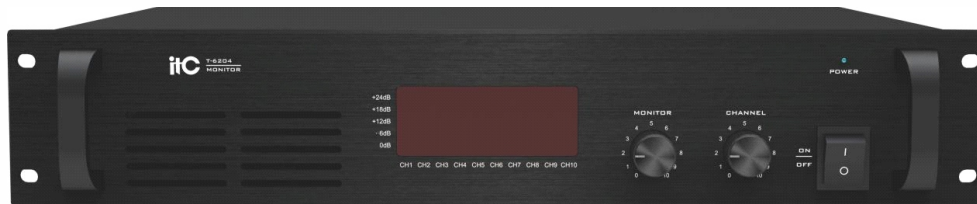

# 10-Channel Monitor

## T-6204

### Features:

- \* Rack mounted design, 2U height.
- \* 10 channel monitor with LED screen.
- \* With monitor speaker volume knob and zone select knob, user can select any zone for monitoring.
- \* Built-in wide band Hi-fi speaker.
- \* 10 channel speaker inputs.
- \* Digital output level display.

### Specifications:

Model	T-6204
Power Supply	~110V-230V 50/60Hz
Power Consumption	30W
Dimension	484 x 303 x 88mm
Weight	4.3Kg