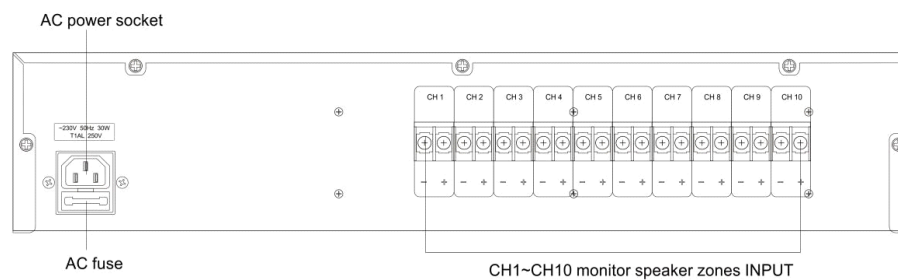

# 10-Channel Monitor

### Features:

- \* Rack mounted design, 2U height.
- \* 10 channel monitor with LED screen.
- \* With monitor speaker volume knob and zone select knob, user can select any zone for monitoring.
- \* Built-in wide band Hi-fi speaker.
- \* 10 channel speaker inputs.
- \* Digital output level display.

### Specifications:

Model	T-6204
Power Supply	~110V-230V 50/60Hz
Power Consumption	30W
Dimension	484 x 303 x 88mm
Weight	4.3Kg