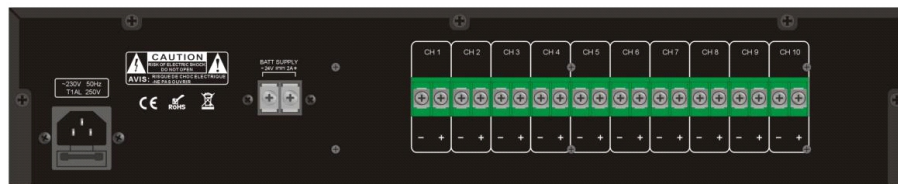

# 10-Channel Monitor

### Features:

- \* Rack mounted design, 2U height.
- \* 10 channel monitor with LED screen.
- \* With monitor speaker volume knob and zone select knob, user can select any zone for monitoring.
- \* Built-in wide band Hi-fi speaker.
- \* 10 channel speaker inputs.
- \* Digital output level display.

### Specifications:

Model	T-6204
Power Supply	~110V-230V 50/60Hz
Power Consumption	30W
Dimension	484 x 303 x 88mm
Weight	4.3Kg