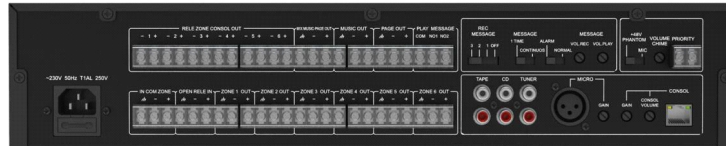

6 Zone Mixer with Voice Recorder

T-6245

Feature:

- * Mixer with 6 zone speaker selector for source selection and zone control.
- * Built-in mic and recorder for easy voice message recording and storage.
- * 3 audio sources direct selection on front panels.
- * 6 zone selection buttons on front panel.
- * 6 zone paging console work together with the mixer through RJ45 port for remote control and announcement.
- * Mic input by XLR type with phantom power and gain control.
- * 3 aux inputs for tape, CD and tuner.
- * Built-in chime, whose remote trigger and volume is provided.
- * 3 voice messages broadcast in continuous and once modes.
- * 3 channel pre outputs: music, music/page and page.
- * 6 zone line outputs for power amplifier.
- * Volume control is provided for mic, music, mater, record and message broadcast, plus bass and treble tone control.
- * Indications include zone selector, source selector, record state, power and output level meters.
- * 4 levels of priority from high to low: remote paging console, Mic1, chime, pre-recorded message broadcast.

Specifications:

Model	T-6245
CONSOLE INPUT	
Sensitivity	5 mV/600Ω, 500mV/10KΩ
S/N Ratio	>68dB
Frequency Response	50Hz~17KHz (+1, -3dB)
MICROPHONE INPUT	
Sensitivity	5 mV/600Ω, 500mV/10KΩ
S/N Ratio	>68dB
Frequency Response	50Hz~17KHz (-3dB)
Phantom Power	+48V
3 AUXILIARY INPUTS	
Tuner and Tape Input Sensitivity/Impedance	200mV/47Ω
CD Input Sensitivity/Impedance	500mV/47Ω
S/N Ratio	>90dB
Frequency Response	20Hz~20KHz (+1, -3dB)
CONTROL	
Bass	±12dB at 100Hz
Treble	±12dB at 10KHz
Chime	2 tone active for contact free in priority and BGM
Normal Distortion	>0.05%
OPERATING CONDITION	
Power Supply	~110V-230V 50/60Hz & DC 24V
Dimensions	484 x 303 x 88mm
Weight	6.32Kg
Max number of paging console	6