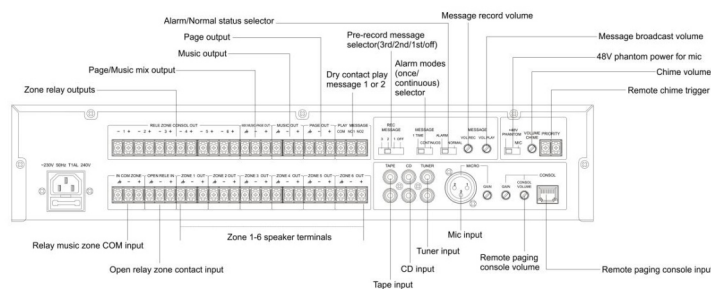

6 Zone Mixer with Voice Recorder

T-6245

Feature:

- * Mixer with 6 zone speaker selector for source selection and zone control.
- * Built-in mic and recorder for easy voice message recording and storage.
- * 3 audio sources direct selection on front panels.
- * 6 zone selection buttons on front panel.
- * 6 zone paging console work together with the mixer through RJ45 port for remote control and announcement.
- * Mic input by XLR type with phantom power and gain control.
- * 3 aux inputs for tape, CD and tuner.
- * Built-in chime, whose remote trigger and volume is provided.
- * 3 voice messages broadcast in continuous and once modes.
- * 3 channel pre outputs: music, music/page and page.
- * 6 zone line outputs for power amplifier.
- * Volume control is provided for mic, music, mater, record and message broadcast, plus bass and treble tone control.
- * Indications include zone selector, source selector, record state, power and output level meters.
- * 4 levels of priority from high to low: remote paging console, Mic1, chime, pre-recorded message broadcast.

Specifications:

Model	T-6245
CONSOLE INPUT	
Sensitivity	5 mV/600Ω, 500mV/10KΩ
S/N Ratio	>68dB
Frequency Response	50Hz~17KHz (+1, -3dB)
MICROPHONE INPUT	
Sensitivity	5 mV/600Ω, 500mV/10KΩ
S/N Ratio	>68dB
Frequency Response	50Hz~17KHz (-3dB)
Phantom Power	+48V
3 AUXILIARY INPUTS	
Tuner and Tape Input Sensitivity/Impedance	200mV/47Ω
CD Input Sensitivity/Impedance	500mV/47Ω
S/N Ratio	>90dB
Frequency Response	20Hz~20KHz (+1, -3dB)
CONTROL	
Bass	±12dB at 100Hz
Treble	±12dB at 10KHz
Chime	2 tone active for contact free in priority and BGM
Normal Distortion	>0.05%
OPERATING CONDITION	
Power Supply	~110V-230V 50/60Hz & DC 24V
Dimensions	484 x 303 x 88mm
Weight	6.32Kg
Max number of paging console	6