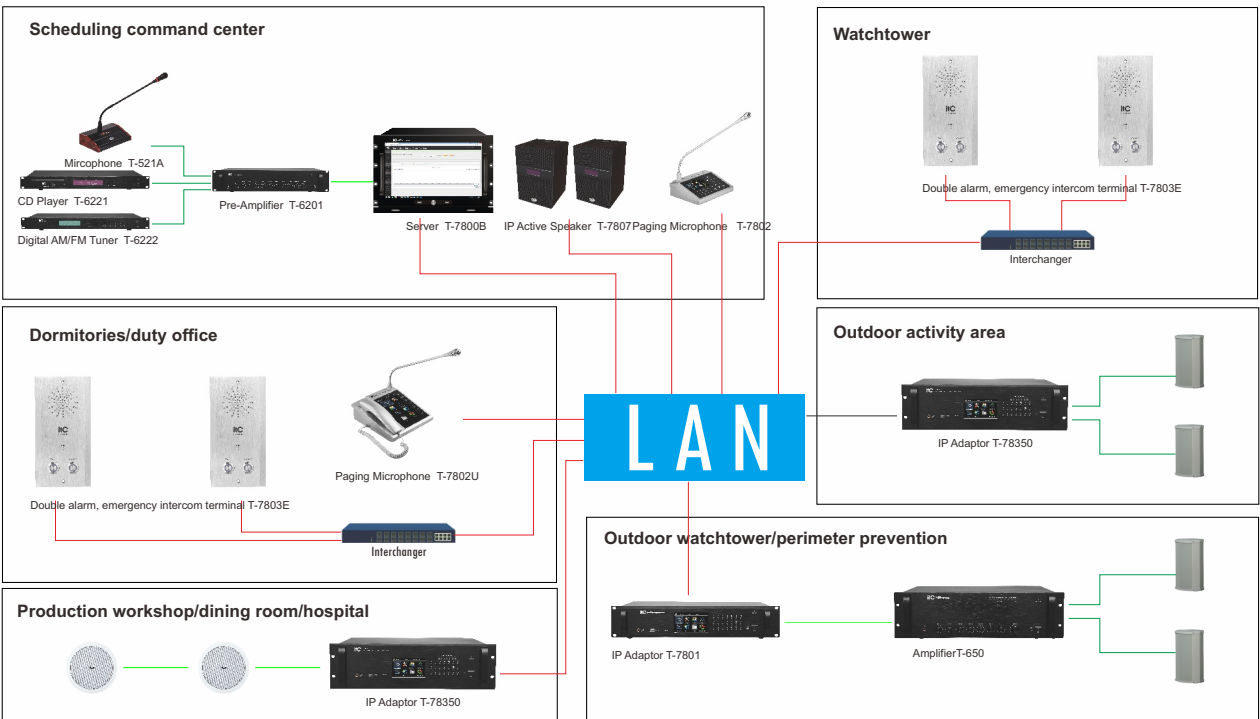

Prison PA/Intercom Application Solutions

Features:

Intercom function: Can achieve full duplex intercom function between duty room terminal and prison warehouse. When the prison warehouse terminal call to the duty room terminal, duty room terminal can answer through "one key to answer" button.

Alarming function: When the prison warehouse terminal alarming, can transfer to duty room immediately, duty room can display the alarming site address and deal with the event immediately. If alarming happen, when the duty room no response, it will upload to head duty room automatically within pre-set time, can achieve classification regulation, avoid alarming event omission. When intercom and alarm occur simultaneously, alarms have priority interrupt intercom and uploaded directly on the duty room terminal; When use the anti-riot terminal "call" button, there are tone. but use "Alarm" button, it will silently spread intercom host to prevent personal security.

Monitor function: Duty room terminal can monitor dormitories.

Video linkage function: By integrating and connection of monitoring software platform, Whether the prison anti-riot terminal "Alarm" the duty room or the duty room "Call" prison anti-riot terminal, all can achieve monitor screen of control room can show the prison scene. To achieve the intercom and video integrated.

Broadcast function: Duty center console or terminal can paging and broadcast music to dormitories, workshops, kitchen, hospital, the outside, school buildings, meeting buildings and other areas.