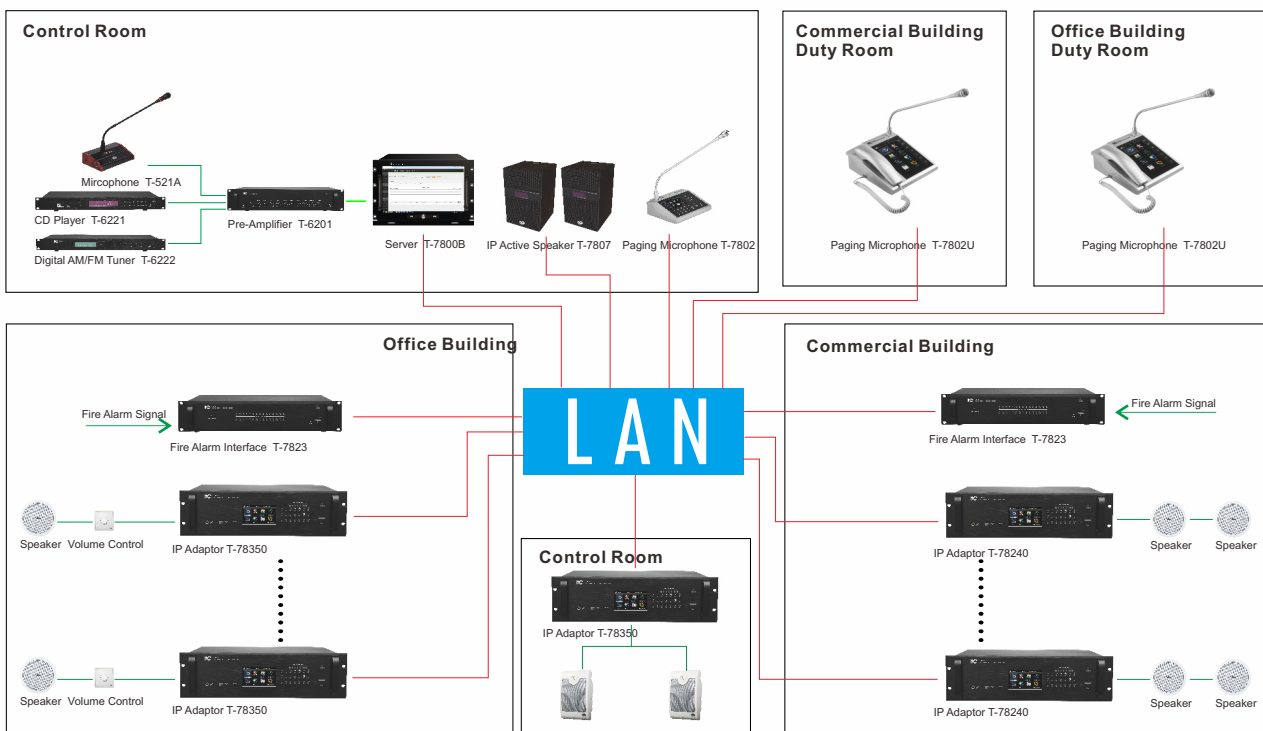

Large Commercial Center Broadcast Applications

Features:

Background music play: Install the Public Address system in the commercial city of shopping malls, office buildings, entrances/exits, plazas, underground garage and other places, log in the server and play the music programs, transfer the audio to any zone through LAN, playing automatically or manually can be chose, also can choose to play in all zones, any zone or appointed zones, meet the demands of different time playing different music in different zones.

Daily events broadcasting in all zones, any zone: Duty office of Commercial city can control the commercial city uniformly, can broadcast the office building and shopping mall in all zones or any zone, including some notices for missing persons.

Local/remote broadcasting: Install the network call station in duty room, office and other regions, operator can use the call station to broadcast in all zones, any zone or appointed zone.

Local/remote audio on Demand: Install the network branch stations in the duty room, office and other regions, operator can control the network branch station to local/remote audio on demand, can play the music in server or network branch station to all zone, any zone or appointed zone.

Multi-station control: Server adopt the method of web register, users can log in the server through network to management and play the audio in any region of duty room, office and other places.

Fire alarm broadcasting: Broadcasting system and Fire Alarming system is linkage, once the building has fire accident, the broadcasting system and fire alarming system will be linkage, music playing will stop, and broadcast the fire alarming audio. Also can choose to play in all zones, any zone or appointed zones.