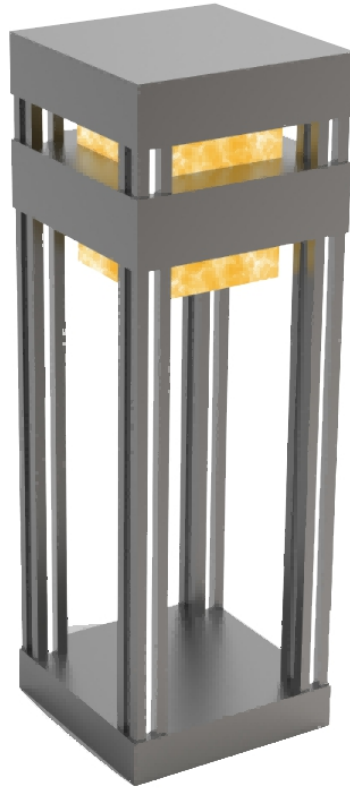

LED Pillar Light

TL-LH7214

Feature

- * The appearance design is simple; it can be customized according to specific projects.
- * Suitable for lighting applications on one side or both sides of the road in urban slow lanes, narrow lanes, residential areas, scenic spots, parks, squares, private gardens, courtyard passages and other public places.

Specification

Model	TL-LH7214
Input voltage/power	AC220V/50Hz/21W+small projector*4pcs
Light source	LED bulb
Beam angle	180°
Color temperature	3000K
Luminous flux	2500lm
Power factor	0.9
CRI	0.8
Material	201# stainless steel
Installation method	Fixed installation
Protection class	Ip55
Fixture size	W300*D300*H650mm
Net weight	5KG
Certification	N/A