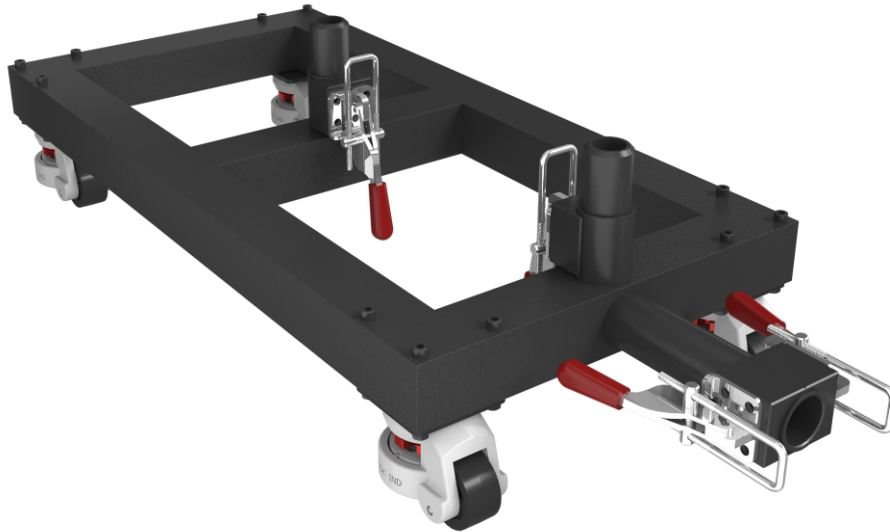

## Back frame base

TV-DZ011

The base of the back frame is made of aluminum alloy  
Specifications: 904\*350\*227  
Color: black dusting