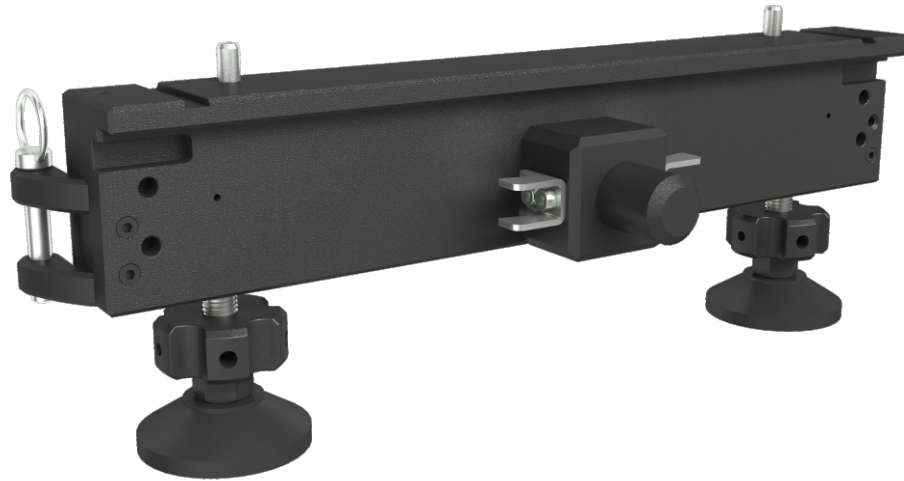

Ground beam

TV-DL010

The ground beam is made of aluminum alloy
Specifications: 520*149*185mm
Color: black dusting