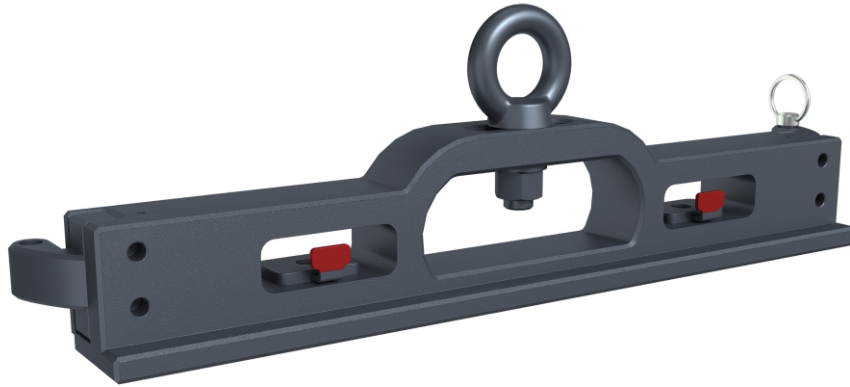

Hanging beam

TV-DL001

Hanging beams are made of aluminum alloy
Specifications: 520*81*153
Color: black dusting